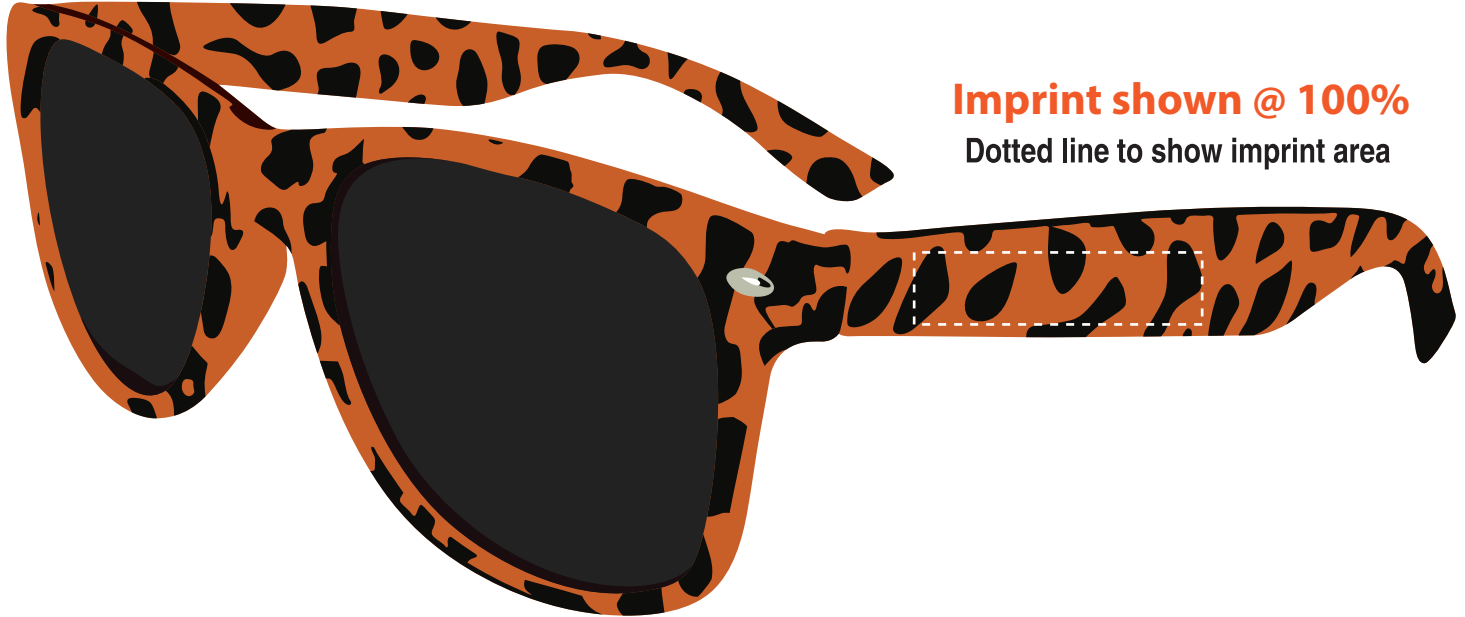

Wild Thing Sunglasses (WILSNGLS)

IMPRINT AREA: 3/8" h x 1-1/2" w

DIST NAME :

JOB # :

PO # :

☐ PROOF APPROVED   ☐ PROOF APPROVED WITH CHANGES NOTED   ☐ PROOF NOT APPROVED

AUTHORIZED BY: _____

*SPECIAL INSTRUCTIONS: _____

This order is on hold pending paper proof approval. Please return this proof ASAP to avoid delays * Please sign and check all appropriate boxes

Imprint shown @ 100%
Dotted line to show imprint area

Enlargement (200% of the actual size)

Note
from
the factory

Please read this proof thoroughly and check for any spelling errors. We will not be responsible for any errors that are approved on the proof. This proof does not represent exact product or imprint colors. To see exact colors you will need to order a pre production proof. Please contact your Customer Service rep if you would like to order a PPP. Thank you for your order and we look forward to serving you again. To print this page at 100% do not use the fit to page option when printing, it will cause the page to print slightly scaled down