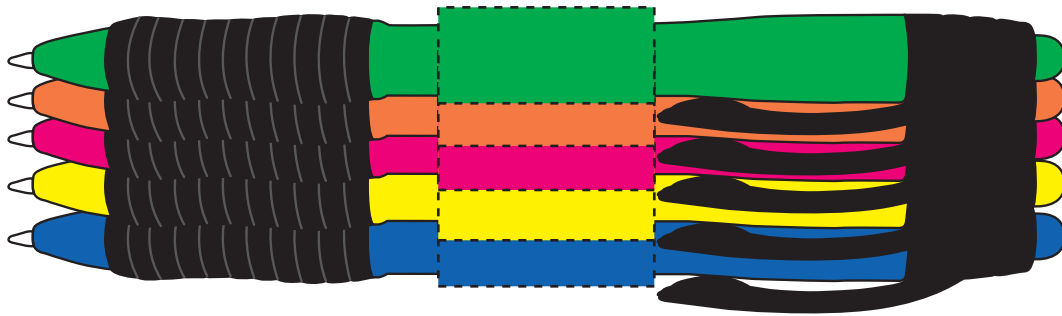

Vivid Notebook Combo (VIVDCMBO)

IMPRINT AREA: 5" h x 3" w NOTEBOOK, 1/2" h x 1-1/8" w PEN (OPTIONAL)

DIST NAME :

JOB # :

PO # :

☐ PROOF APPROVED   ☐ PROOF APPROVED WITH CHANGES NOTED   ☐ PROOF NOT APPROVED

AUTHORIZED BY: _____

*SPECIAL INSTRUCTIONS: _____

This order is on hold pending paper proof approval. Please return this proof ASAP to avoid delays * Please sign and check all appropriate boxes

Optional Pen Imprint

Imprint shown @ 100% Dotted line to show imprint area

Enlargement (200% of the actual size)

Note
from
the factory

Please read this proof thoroughly and check for any spelling errors. We will not be responsible for any errors that are approved on the proof. This proof does not represent exact product or imprint colors. To see exact colors you will need to order a pre production proof. Please contact your Customer Service rep if you would like to order a PPP. Thank you for your order and we look forward to serving you again. To print this page at 100% do not use the fit to page option when printing, it will cause the page to print slightly scaled down.