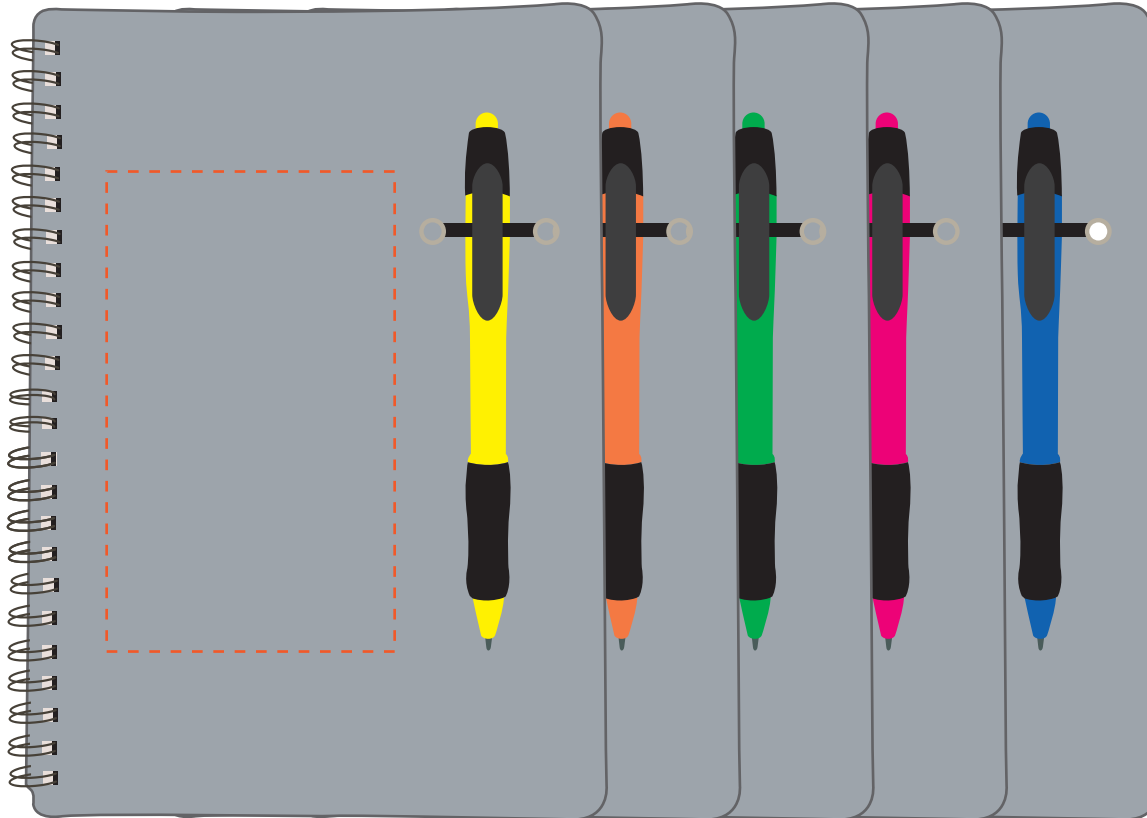

Vivid Notebook Combo (VIVDCMBO)

IMPRINT AREA: 5"h x 3"w NOTEBOOK, 1/2"h x 1-1/8"w PEN (OPTIONAL)

DIST NAME :

JOB # :

PO # :

☐ PROOF APPROVED   ☐ PROOF APPROVED WITH CHANGES NOTED   ☐ PROOF NOT APPROVED

AUTHORIZED BY: _____

*SPECIAL INSTRUCTIONS: _____

This order is on hold pending paper proof approval. Please return this proof ASAP to avoid delays * Please sign and check all appropriate boxes

Imprint shown @ 50%

Dotted line to show imprint area

Enlargement (100% of the actual size)

Note
from
the factory

Please read this proof thoroughly and check for any spelling errors. We will not be responsible for any errors that are approved on the proof. This proof does not represent exact product or imprint colors. To see exact colors you will need to order a pre production proof. Please contact your Customer Service rep if you would like to order a PPP. Thank you for your order and we look forward to serving you again. To print this page at 100% do not use the fit to page option when printing, it will cause the page to print slightly scaled down