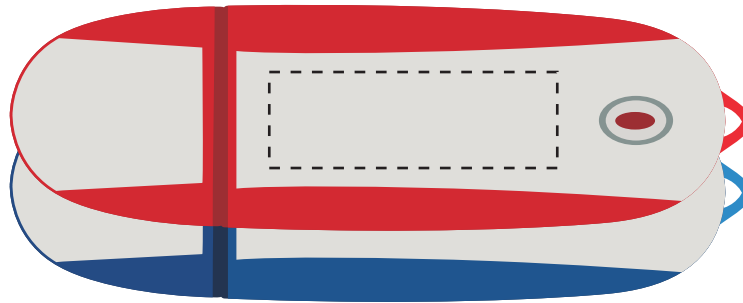

USB ColorTek Flash Drive (USBCOLTK)

IMPRINT AREA: 1/2"h x 1-1/2"w

DIST NAME :

JOB # :

PO # :

PROOF APPROVED PROOF APPROVED WITH CHANGES NOTED PROOF NOT APPROVED

AUTHORIZED BY: _____

*SPECIAL INSTRUCTIONS: _____

This order is on hold pending paper proof approval. Please return this proof ASAP to avoid delays * Please sign and check all appropriate boxes

Imprint shown @ 100% Dotted line to show imprint area

Enlargement (200% of the actual size)