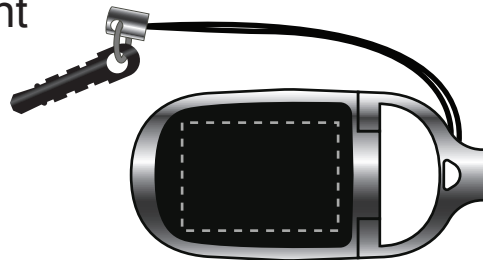

USB Clamshell Stylus Flash Drive (USBCLAM)

IMPRINT AREA: 13/16"h x 9/16"w (Front) or 13/16"h x 9/16"w (Back)

DIST NAME :

JOB # :

PO # :

PROOF APPROVED PROOF APPROVED WITH CHANGES NOTED PROOF NOT APPROVED

AUTHORIZED BY: _____

*SPECIAL INSTRUCTIONS: _____

This order is on hold pending paper proof approval. Please return this proof ASAP to avoid delays * Please sign and check all appropriate boxes

Front

Imprint shown @100%

Dotted line to show imprint area