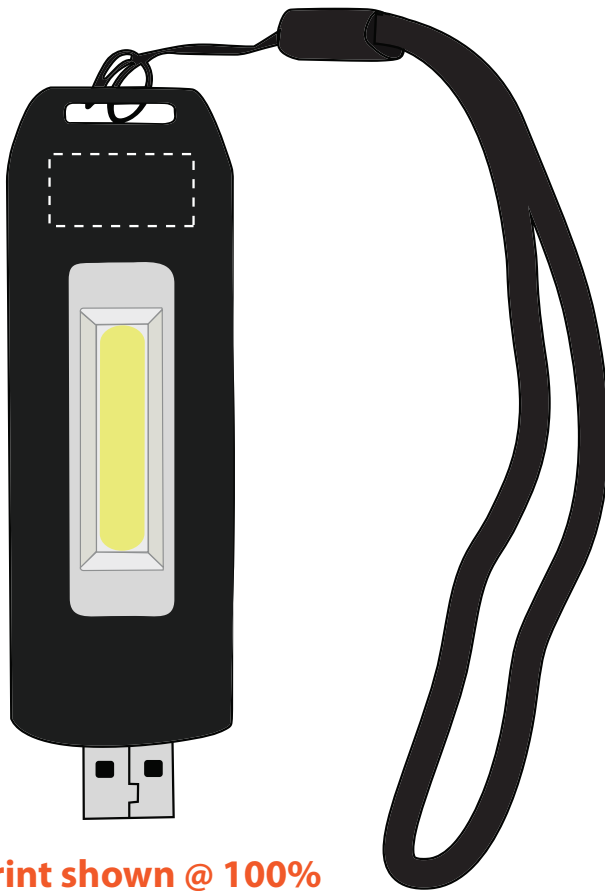

USB COB Light (CTLS007)

IMPRINT AREA: 3/8"h x 3/4"w

DIST NAME :

JOB # :

PO # :

PROOF APPROVED PROOF APPROVED WITH CHANGES NOTED PROOF NOT APPROVED

AUTHORIZED BY: _____

*SPECIAL INSTRUCTIONS: _____

This order is on hold pending paper proof approval. Please return this proof ASAP to avoid delays * Please sign and check all appropriate boxes

Enlargement (200% of the actual size)

Imprint shown @ 100%