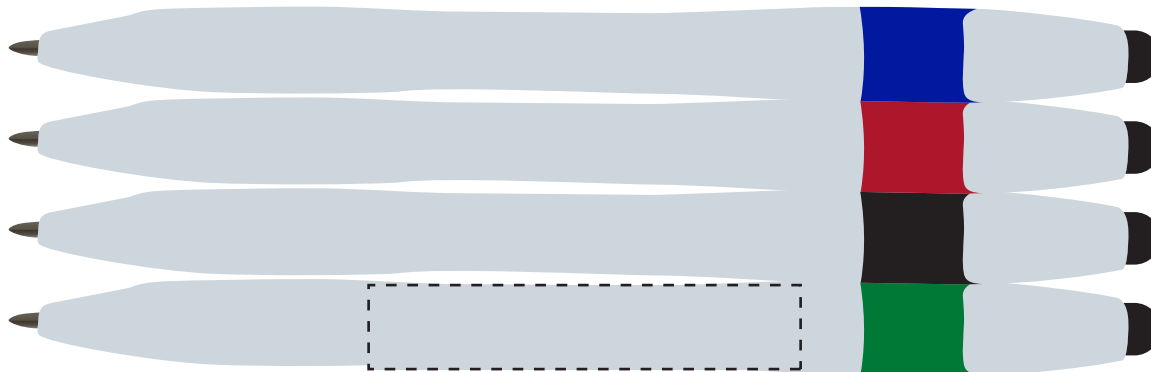

Tri-Select Pen Stylus (CWTG001)

IMPRINT AREA: 7/16"h x 2-1/4"w

DIST NAME :

JOB # :

PO # :

PROOF APPROVED PROOF APPROVED WITH CHANGES NOTED PROOF NOT APPROVED

AUTHORIZED BY: _____

*SPECIAL INSTRUCTIONS: Red/Silver pen with standard PMS 185 C imprint

This order is on hold pending paper proof approval. Please return this proof ASAP to avoid delays * Please sign and check all appropriate boxes

Imprint shown @ 100% Dotted line to show imprint area

Enlargement (200% of the actual size)