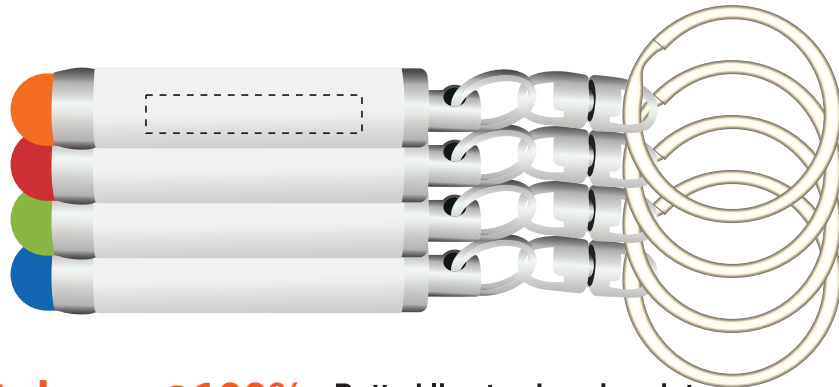

Touch Key Chain (TCHKYCN)

IMPRINT AREA: 3/16"h x 1-1/8"w

DIST NAME :

JOB # :

PO # :

PROOF APPROVED PROOF APPROVED WITH CHANGES NOTED PROOF NOT APPROVED

AUTHORIZED BY: _____

*SPECIAL INSTRUCTIONS: _____

This order is on hold pending paper proof approval. Please return this proof ASAP to avoid delays * Please sign and check all appropriate boxes

Imprint shown @100% Dotted line to show imprint area

Enlargement (200% of the actual size)