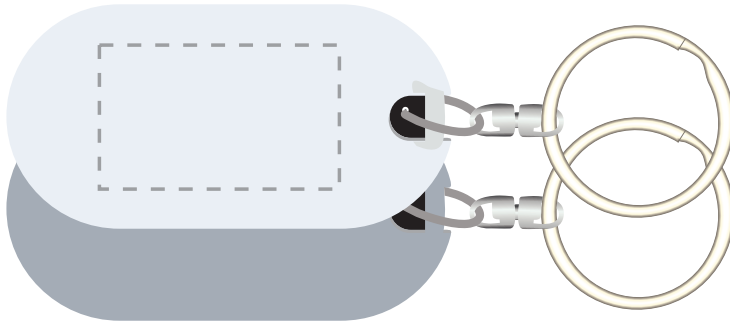

# Tidy Up Key Chain (TIDYUPKC)

IMPRINT AREA: 3/4"h x 1-1/4"w

DIST NAME :

JOB # :

PO # :

PROOF APPROVED     PROOF APPROVED WITH CHANGES NOTED     PROOF NOT APPROVED

AUTHORIZED BY: \_\_\_\_\_

\*SPECIAL INSTRUCTIONS: \_\_\_\_\_  
\_\_\_\_\_

This order is on hold pending paper proof approval. Please return this proof ASAP to avoid delays \* Please sign and check all appropriate boxes

**Standard location**

**2nd location (opposite side)**

**Imprint shown @100%** Dotted line to show imprint area