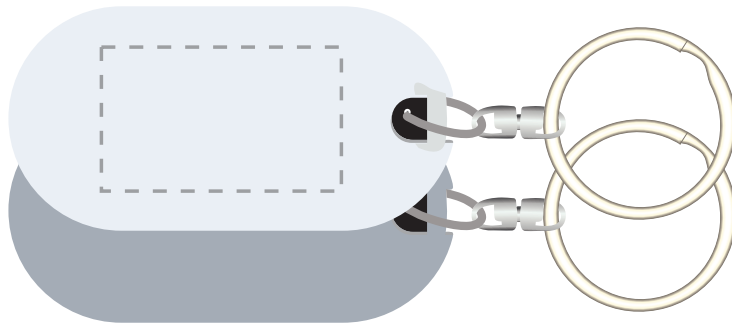

# Tidy Up Key Chain (TIDYUPKC)

IMPRINT AREA: 3/4"h x 1-1/4"w

DIST NAME :

JOB # :

PO # :

PROOF APPROVED     PROOF APPROVED WITH CHANGES NOTED     PROOF NOT APPROVED

AUTHORIZED BY: \_\_\_\_\_

\*SPECIAL INSTRUCTIONS: \_\_\_\_\_

This order is on hold pending paper proof approval. Please return this proof ASAP to avoid delays \* Please sign and check all appropriate boxes

**Standard location**

**2nd location (opposite side)**

**Imprint shown @100%** Dotted line to show imprint area