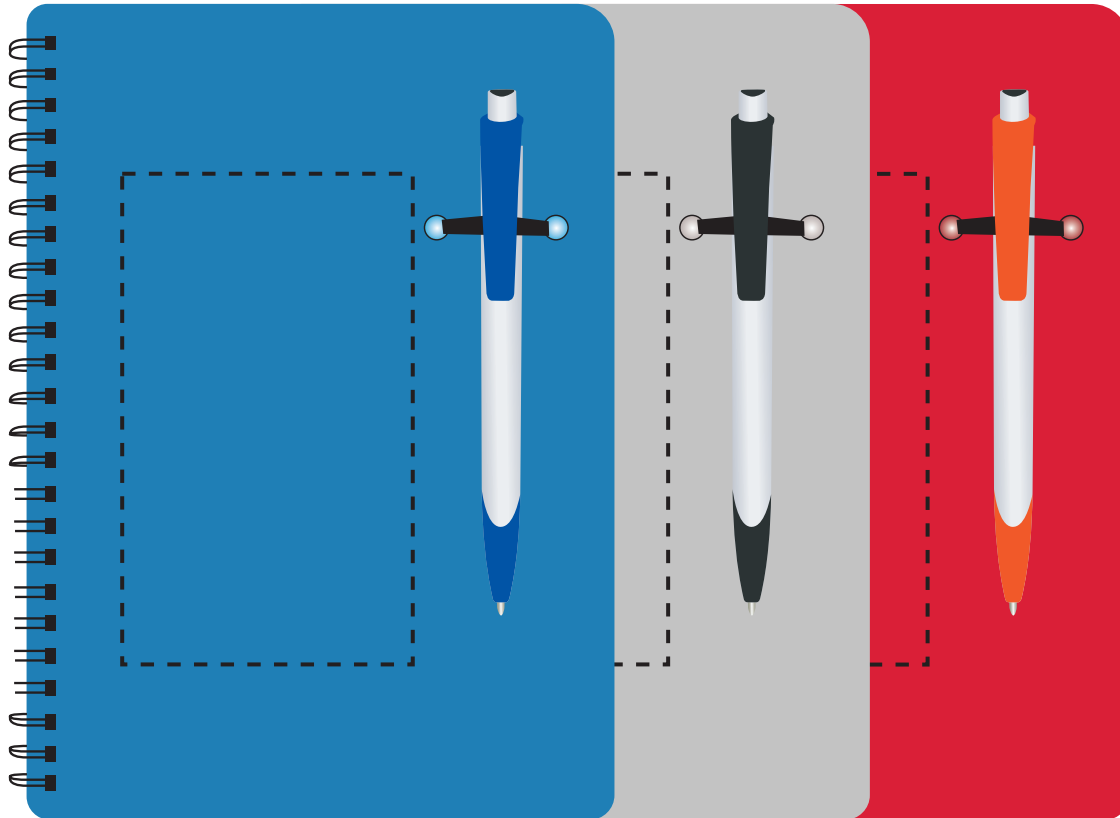

Summit Notebook Combo (SUMMCMBO)

IMPRINT AREA: 5" h x 3" w NOTEBOOK, 5/8" h x 1-3/4" w PEN (OPTIONAL)

DIST NAME :

JOB # :

PO # :

☐ PROOF APPROVED   ☐ PROOF APPROVED WITH CHANGES NOTED   ☐ PROOF NOT APPROVED

AUTHORIZED BY: _____

*SPECIAL INSTRUCTIONS: _____
_____

This order is on hold pending paper proof approval. Please return this proof ASAP to avoid delays * Please sign and check all appropriate boxes

Imprint shown @ 50%
Dotted line to show imprint area

Enlargement (75% of the actual size)

Note
from
the factory

Please read this proof thoroughly and check for any spelling errors. We will not be responsible for any errors that are approved on the proof. This proof does not represent exact product or imprint colors. To see exact colors you will need to order a pre production proof. Please contact your Customer Service rep if you would like to order a PPP. Thank you for your order and we look forward to serving you again. To print this page at 100% do not use the fit to page option when printing, it will cause the page to print slightly scaled down