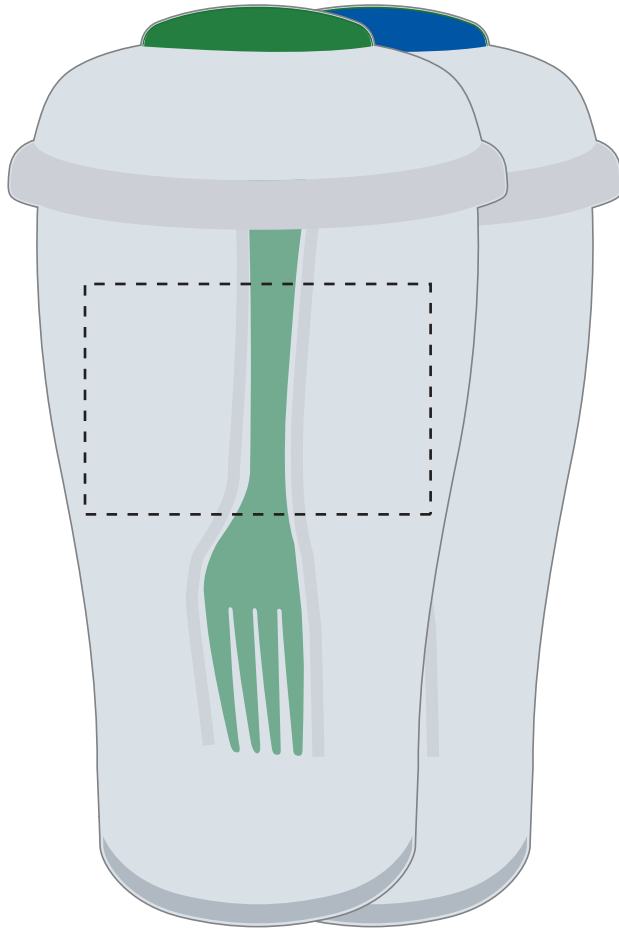

Shake it Up Salad Set (SHKSDST)

IMPRINT AREA: 2" h x 3" w

DIST NAME :

JOB # :

PO # :

PROOF APPROVED PROOF APPROVED WITH CHANGES NOTED PROOF NOT APPROVED

AUTHORIZED BY: _____

*SPECIAL INSTRUCTIONS: _____

This order is on hold pending paper proof approval. Please return this proof ASAP to avoid delays * Please sign and check all appropriate boxes

Enlargement (100% of the actual size)

Imprint shown @ 60% Dotted line to show imprint area