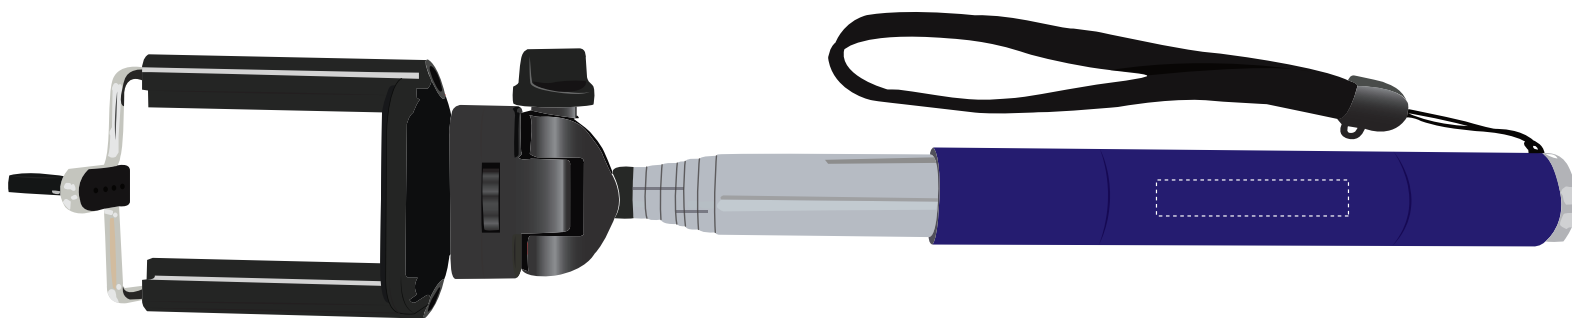

Basic Selfie Stick (SELFSTCK)

IMPRINT AREA: 3/8"h x 2"w

DIST NAME :

JOB # :

PO # :

☐ PROOF APPROVED   ☐ PROOF APPROVED WITH CHANGES NOTED   ☐ PROOF NOT APPROVED

AUTHORIZED BY: _____

*SPECIAL INSTRUCTIONS: _____

This order is on hold pending paper proof approval. Please return this proof ASAP to avoid delays * Please sign and check all appropriate boxes

Imprint shown @ 50%

Dotted line to show imprint area

Enlargement (100% of the actual size)

Note
from
the factory

Please read this proof thoroughly and check for any spelling errors. We will not be responsible for any errors that are approved on the proof. This proof does not represent exact product or imprint colors. To see exact colors you will need to order a pre production proof. Please contact your Customer Service rep if you would like to order a PPP Thank you for your order and we look forward to serving you again To print this page at 100% do not use the fit to page option when printing, it will cause the page to print slightly scaled down