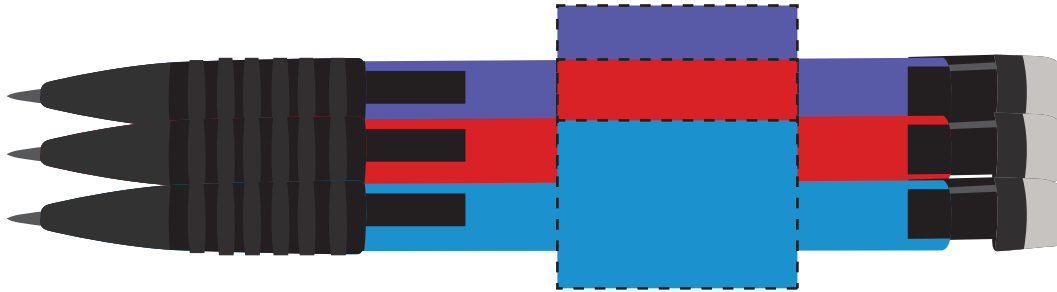

Renegade Mechanical Pencil (RENPECN)

IMPRINT AREA: 7/8"h x 1-1/4"w

DIST NAME :

JOB # :

PO # :

PROOF APPROVED PROOF APPROVED WITH CHANGES NOTED PROOF NOT APPROVED

AUTHORIZED BY: _____

*SPECIAL INSTRUCTIONS: _____

This order is on hold pending paper proof approval. Please return this proof ASAP to avoid delays * Please sign and check all appropriate boxes

Imprint shown @ 100% Dotted line to show imprint area

Enlargement (200% of the actual size)