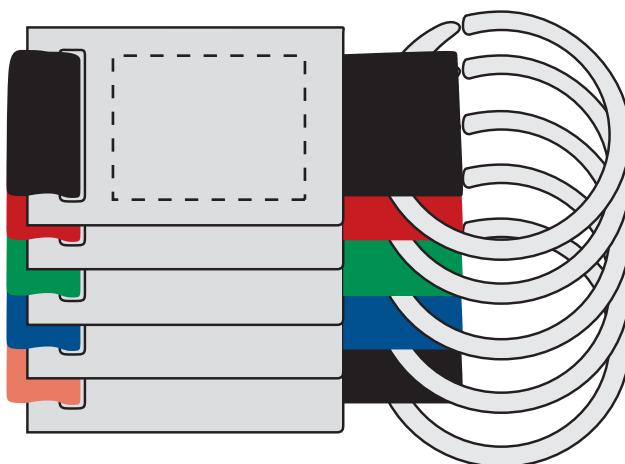

Quadrangle Canvas Key Ring (QUADCANV)

IMPRINT AREA: 3/4" h x 1" w

DIST NAME :

JOB # :

PO # :

☐ PROOF APPROVED   ☐ PROOF APPROVED WITH CHANGES NOTED   ☐ PROOF NOT APPROVED

AUTHORIZED BY: _____

*SPECIAL INSTRUCTIONS: _____

This order is on hold pending paper proof approval. Please return this proof ASAP to avoid delays * Please sign and check all appropriate boxes

Imprint shown @ 100%   Dotted line to show imprint area

Enlargement (200% of the actual size)

Note
from
the factory

Please read this proof thoroughly and check for any spelling errors. We will not be responsible for any errors that are approved on the proof. This proof does not represent exact product or imprint colors. To see exact colors you will need to order a pre production proof. Please contact your Customer Service rep if you would like to order a PPP. Thank you for your order and we look forward to serving you again. To print this page at 100% do not use the fit to page option when printing, it will cause the page to print slightly scaled down.