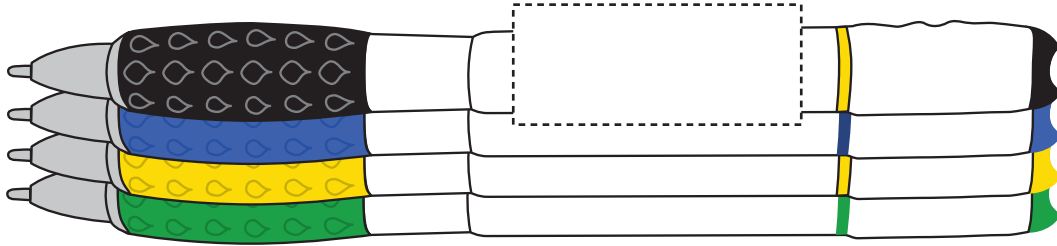

Proxy Pen Highlighter (PROXPNHI)

IMPRINT AREA: 5/8"h x 1-1/2"w

DIST NAME :

JOB # :

PO # :

PROOF APPROVED PROOF APPROVED WITH CHANGES NOTED PROOF NOT APPROVED

AUTHORIZED BY: _____

*SPECIAL INSTRUCTIONS: _____

This order is on hold pending paper proof approval. Please return this proof ASAP to avoid delays * Please sign and check all appropriate boxes

Imprint shown @ 100% Dotted line to show imprint area

Enlargement (200% of the actual size)