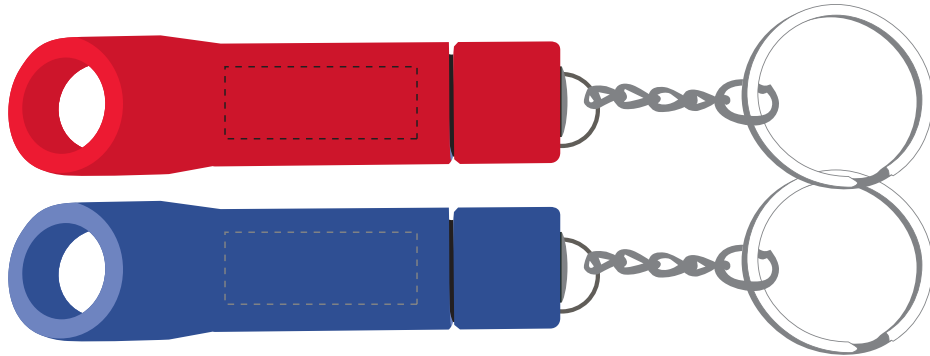

# Pop A Light Keychain (POPALGHT)

IMPRINT AREA: 3/8"h x 1"w

DIST NAME :

JOB # :

PO # :

PROOF APPROVED     PROOF APPROVED WITH CHANGES NOTED     PROOF NOT APPROVED

AUTHORIZED BY: \_\_\_\_\_

\*SPECIAL INSTRUCTIONS: \_\_\_\_\_

This order is on hold pending paper proof approval. Please return this proof ASAP to avoid delays \* Please sign and check all appropriate boxes

**Imprint shown @ 100%** Dotted line to show imprint area