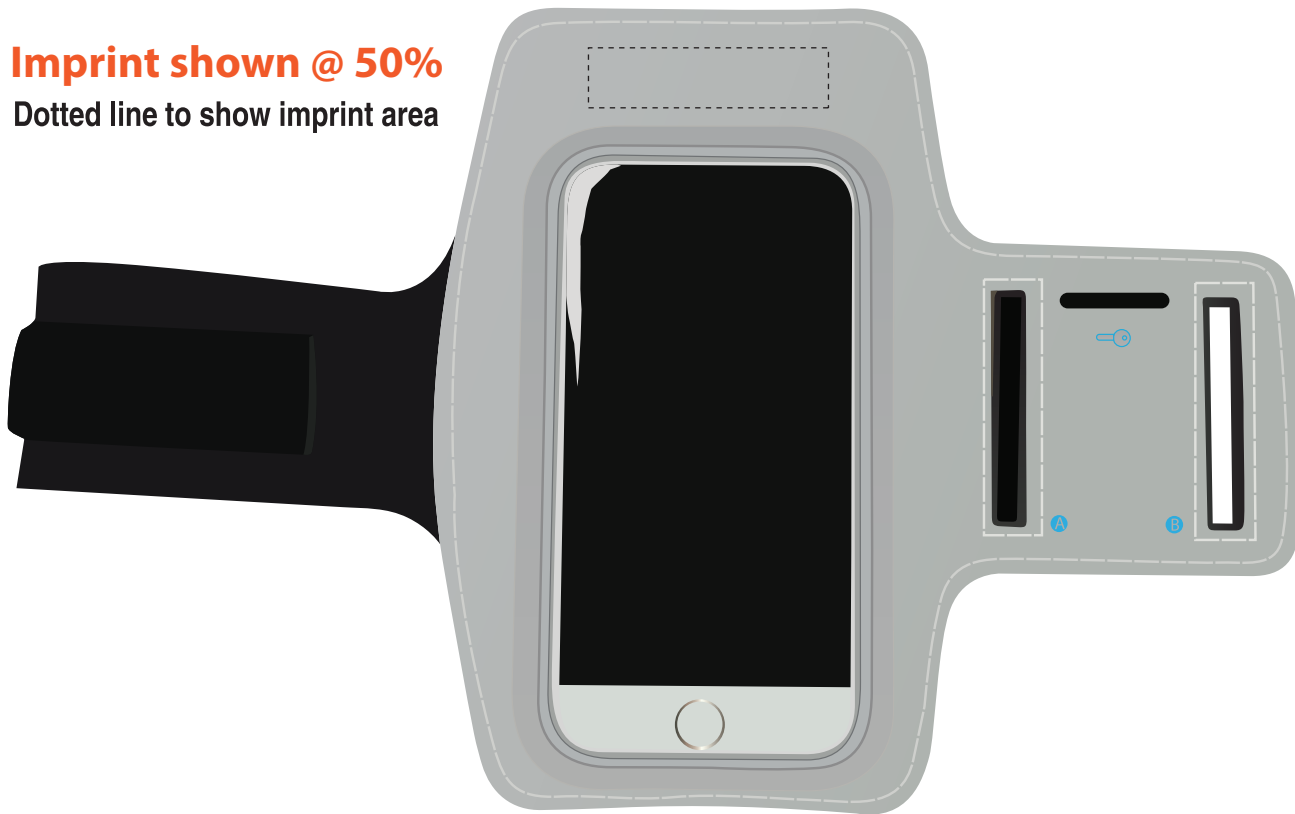

Phone, Keys and Harmony XL (PNKYHYXL)

IMPRINT AREA: 5/8"h x 2-1/2"w

DIST NAME :

JOB # :

PO # :

PROOF APPROVED PROOF APPROVED WITH CHANGES NOTED PROOF NOT APPROVED

AUTHORIZED BY: _____

*SPECIAL INSTRUCTIONS: _____

This order is on hold pending paper proof approval. Please return this proof ASAP to avoid delays * Please sign and check all appropriate boxes

Imprint shown @ 50%

Dotted line to show imprint area

Enlargement (100% of the actual size)