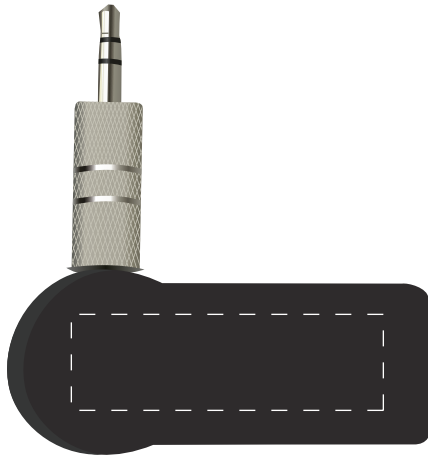

Music Link (CTEK026)

IMPRINT AREA: 1/2"h x 1-5/8"w (backside)

DIST NAME :

JOB # :

PO # :

PROOF APPROVED PROOF APPROVED WITH CHANGES NOTED PROOF NOT APPROVED

AUTHORIZED BY: _____

*SPECIAL INSTRUCTIONS: _____

This order is on hold pending paper proof approval. Please return this proof ASAP to avoid delays * Please sign and check all appropriate boxes

Imprint shown @ 100%

Dotted line to show imprint area

Enlargement (200% of the actual size)