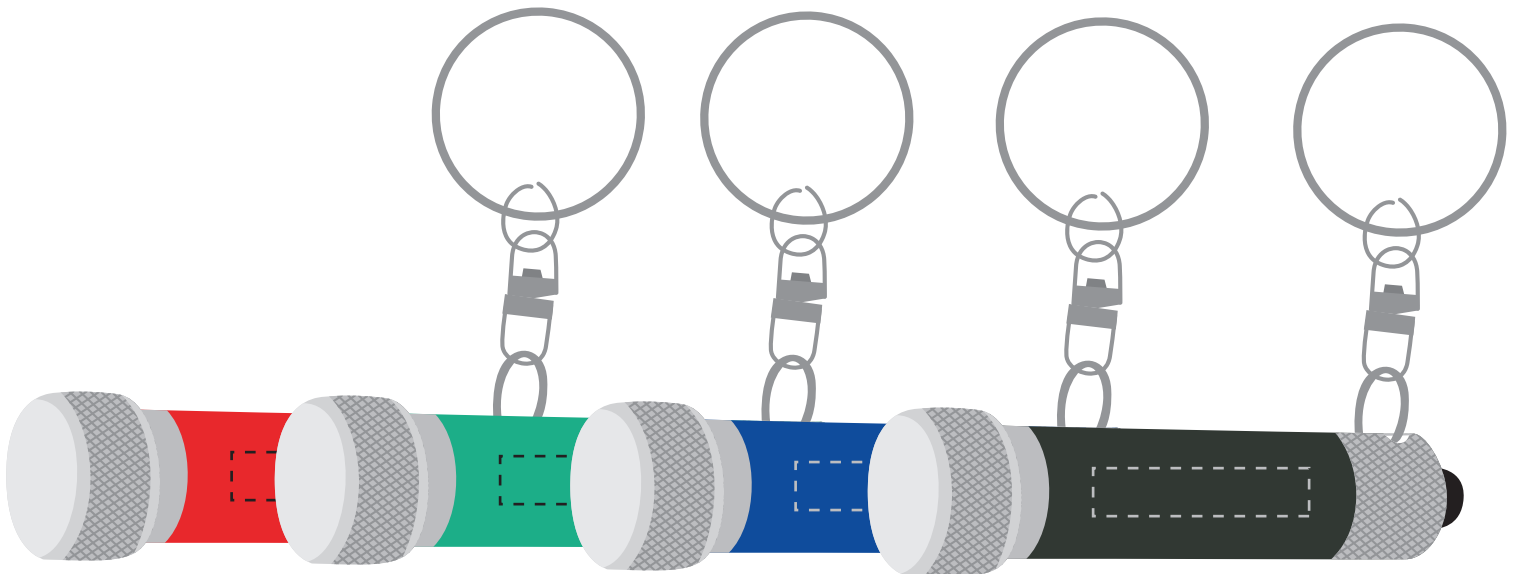

Mighty Bright Mini Light (MTYBRITE)

IMPRINT AREA: 1/4"h x 1-1/8"w

DIST NAME :

JOB # :

PO # :

PROOF APPROVED PROOF APPROVED WITH CHANGES NOTED PROOF NOT APPROVED

AUTHORIZED BY: _____

*SPECIAL INSTRUCTIONS: _____

This order is on hold pending paper proof approval. Please return this proof ASAP to avoid delays * Please sign and check all appropriate boxes

Imprint shown @ 100%

Dotted line to show imprint area

Enlargement (300% of the actual size)