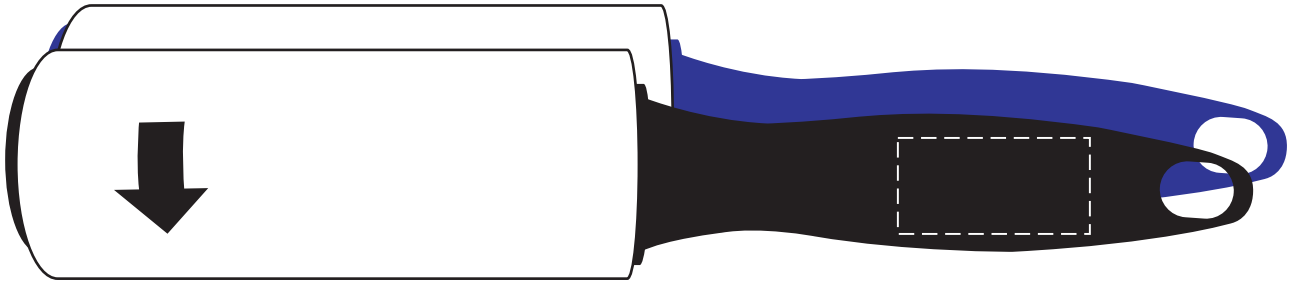

# Mini Lint Roller (MNLNTRL)

IMPRINT AREA: 1/2"h x 1"w

DIST NAME :

JOB # :

PO # :

PROOF APPROVED     PROOF APPROVED WITH CHANGES NOTED     PROOF NOT APPROVED

AUTHORIZED BY: \_\_\_\_\_

\*SPECIAL INSTRUCTIONS: \_\_\_\_\_

This order is on hold pending paper proof approval. Please return this proof ASAP to avoid delays \* Please sign and check all appropriate boxes

Imprint shown @ 100%  
Dotted line to show imprint area

Enlargement (200% of the actual size)