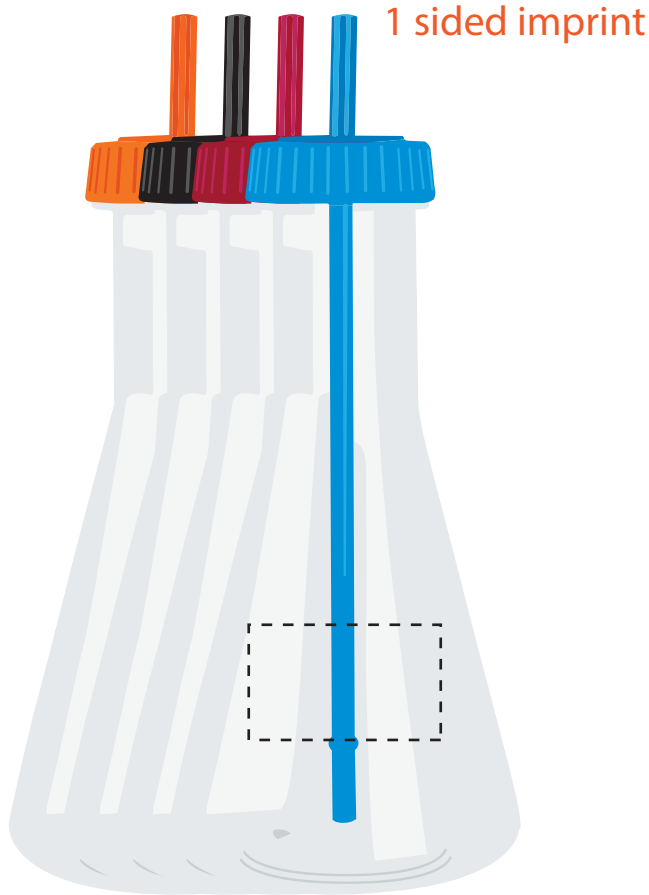

25oz. Mixology Bottle (MIXTMB)

IMPRINT AREA: 1-1/2"h x 2-1/2"w

DIST NAME :

JOB # :

PO # :

PROOF APPROVED PROOF APPROVED WITH CHANGES NOTED PROOF NOT APPROVED

AUTHORIZED BY: _____

*SPECIAL INSTRUCTIONS: _____

This order is on hold pending paper proof approval. Please return this proof ASAP to avoid delays * Please sign and check all appropriate boxes

Enlargement (100% of the actual size)

Imprint shown @ 40% Dotted line to show imprint area