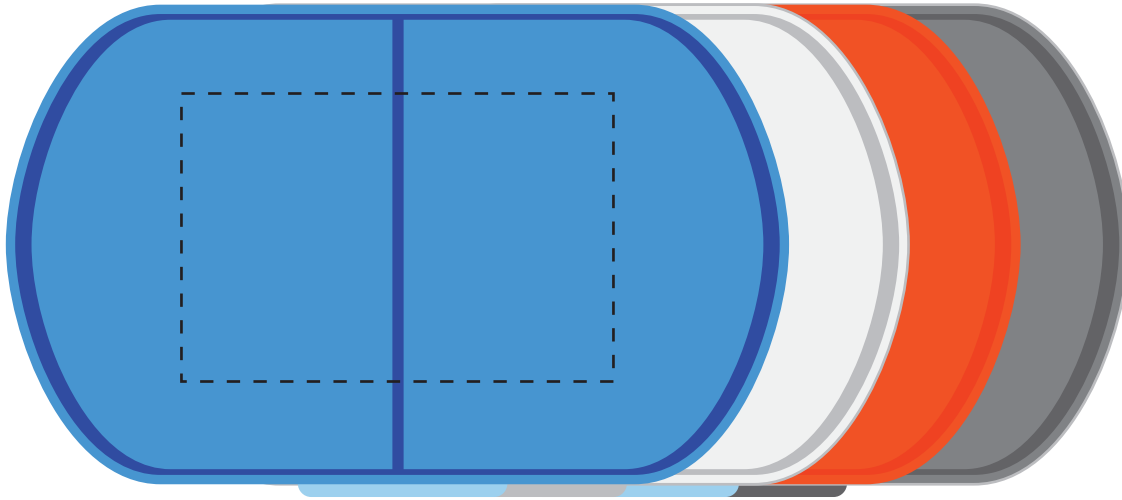

Mini Desk (MINIDESK)

IMPRINT AREA: 1-1/2"h x 2-1/4"w

DIST NAME :

JOB # :

PO # :

PROOF APPROVED PROOF APPROVED WITH CHANGES NOTED PROOF NOT APPROVED

AUTHORIZED BY: _____

*SPECIAL INSTRUCTIONS: _____

This order is on hold pending paper proof approval. Please return this proof ASAP to avoid delays * Please sign and check all appropriate boxes

Imprint shown @ 100%

Dotted line to show imprint area

Enlargement (150% of the actual size)