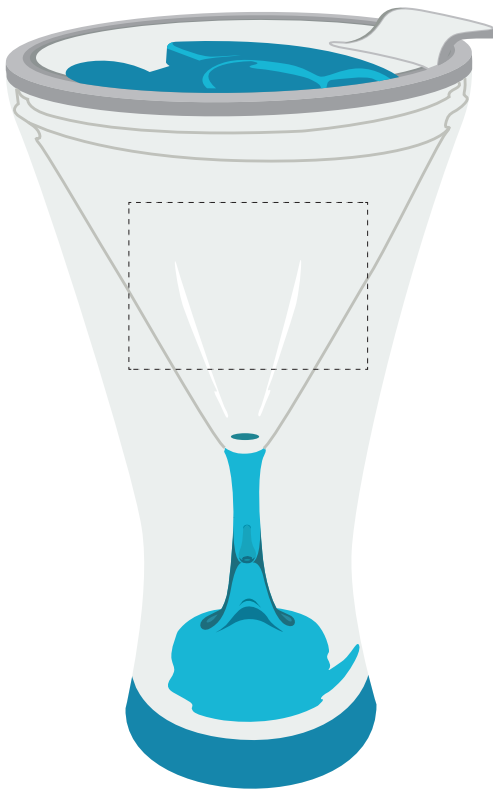

# Manhattan Tumbler (MANHATTB)

IMPRINT AREA: 1-3/4"h x 2-1/2"w ONE SIDE,

DIST NAME :

JOB # :

PO # :

PROOF APPROVED     PROOF APPROVED WITH CHANGES NOTED     PROOF NOT APPROVED

AUTHORIZED BY: \_\_\_\_\_

\*SPECIAL INSTRUCTIONS: \_\_\_\_\_

This order is on hold pending paper proof approval. Please return this proof ASAP to avoid delays \* Please sign and check all appropriate boxes

Imprint shown @ 50%

Dotted line to show imprint area

Enlargement (150% of the actual size)