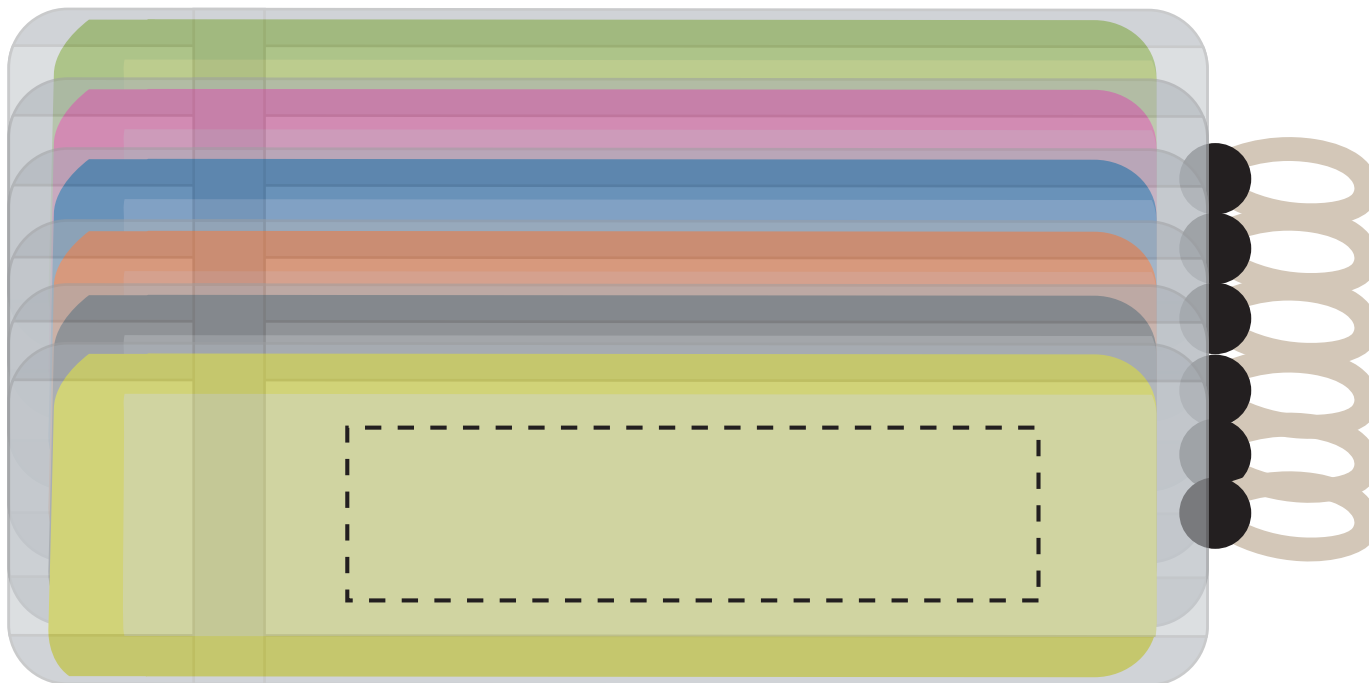

Keep It Cool Golf Kit (KPCLGKT)

IMPRINT AREA: 1-1/2" h x 6" w (Container Only)

TEES: 7/16" h x 1-3/8" w, GOLF BALLS: 7/8" diameter

DIST NAME :

JOB # :

PO # :

☐ PROOF APPROVED   ☐ PROOF APPROVED WITH CHANGES NOTED   ☐ PROOF NOT APPROVED

AUTHORIZED BY: _____

*SPECIAL INSTRUCTIONS: _____

This order is on hold pending paper proof approval. Please return this proof ASAP to avoid delays * Please sign and check all appropriate boxes

Imprint shown @ 60%   Dotted line to show imprint area

Note from the factory

Please read this proof thoroughly and check for any spelling errors. We will not be responsible for any errors that are approved on the proof. This proof does not represent exact product or imprint colors. To see exact colors you will need to order a pre production proof. Please contact your Customer Service rep if you would like to order a PPP. Thank you for your order and we look forward to serving you again. To print this page at 100% do not use the fit to page option when printing, it will cause the page to print slightly scaled down