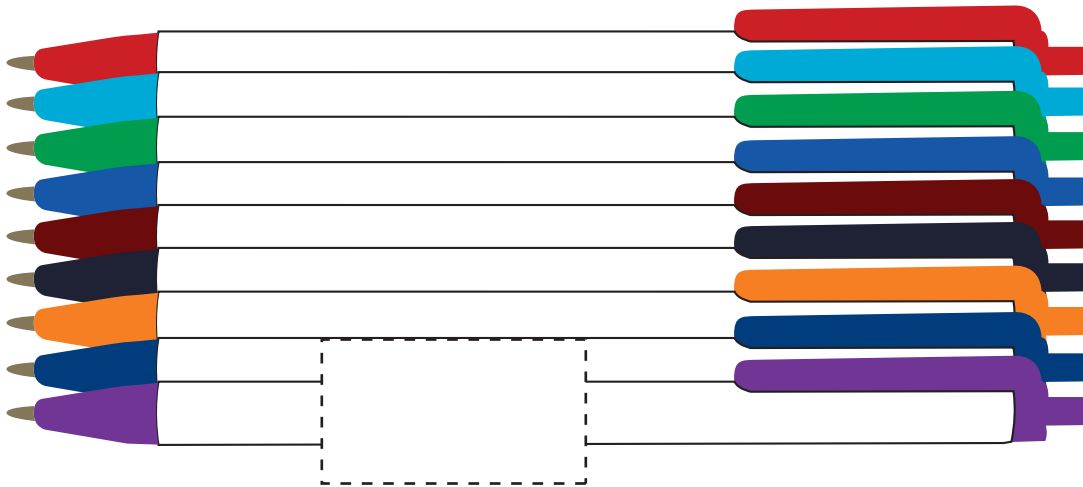

Klicker Stick Pen (KLCSTK)

IMPRINT AREA: 3/4"h x 1-3/8"w

DIST NAME :

JOB # :

PO # :

☐ PROOF APPROVED   ☐ PROOF APPROVED WITH CHANGES NOTED   ☐ PROOF NOT APPROVED

AUTHORIZED BY: _____

*SPECIAL INSTRUCTIONS: _____

This order is on hold pending paper proof approval. Please return this proof ASAP to avoid delays * Please sign and check all appropriate boxes

Imprint shown @ 100% Dotted line to show imprint area

Enlargement (200% of the actual size)

Note
from
the factory

Please read this proof thoroughly and check for any spelling errors. We will not be responsible for any errors that are approved on the proof. This proof does not represent exact product or imprint colors. To see exact colors you will need to order a pre production proof. Please contact your Customer Service rep if you would like to order a PPP. Thank you for your order and we look forward to serving you again. To print this page at 100% do not use the fit to page option when printing, it will cause the page to print slightly scaled down