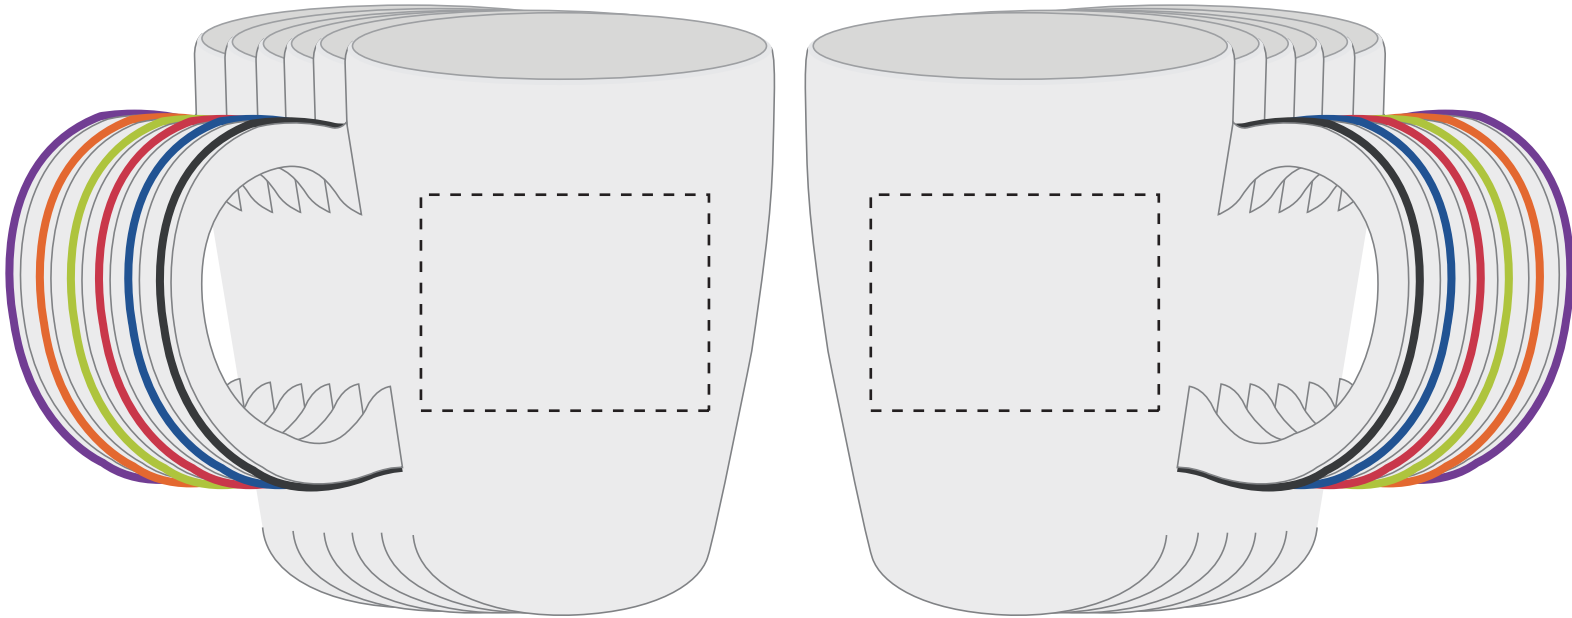

Java Stripe Mug (JAVAMUG)

IMPRINT AREA: 1-1/2"h x 2"w 2 EACH SIDE, 1-1/2"h x 7-1/2"w WRAP

DIST NAME :

JOB # :

PO # :

PROOF APPROVED PROOF APPROVED WITH CHANGES NOTED PROOF NOT APPROVED

AUTHORIZED BY: _____

*SPECIAL INSTRUCTIONS: _____

This order is on hold pending paper proof approval. Please return this proof ASAP to avoid delays * Please sign and check all appropriate boxes

Imprint shown @ 75%
Dotted line to show imprint area

Enlargement (100% of the actual size)