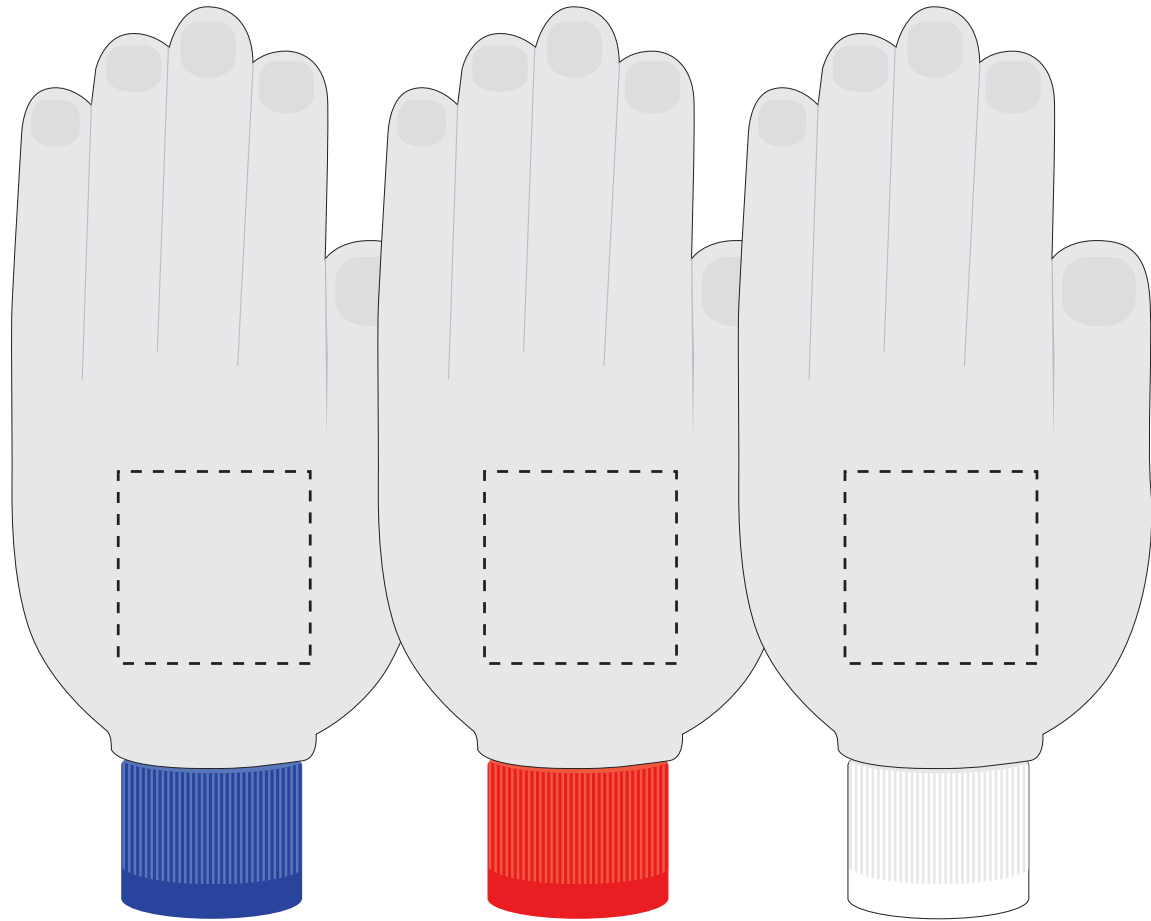

Howdy-Tizer (HOWDYTZR)

IMPRINT AREA: 1" h x 1" w

DIST NAME :

JOB # :

PO # :

PROOF APPROVED PROOF APPROVED WITH CHANGES NOTED PROOF NOT APPROVED

AUTHORIZED BY: _____

*SPECIAL INSTRUCTIONS: _____

This order is on hold pending paper proof approval. Please return this proof ASAP to avoid delays * Please sign and check all appropriate boxes

Imprint shown @ 100% Dotted line to show imprint area

Enlargement (200% of the actual size)