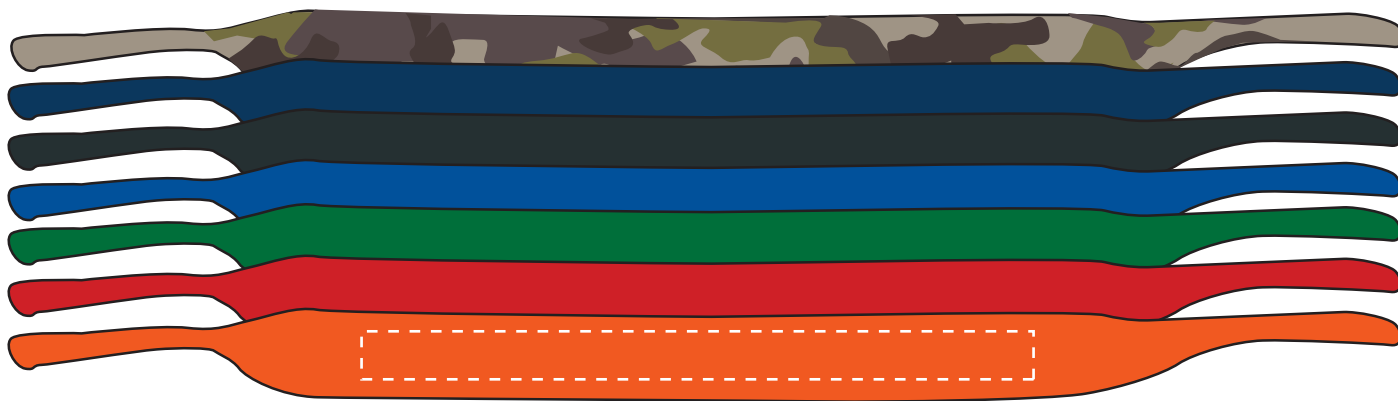

Hat Trick® I Wear Combo (HATTRKIWR)

IMPRINT AREA: **Can Cooler** - 2-1/4"h x 2-1/4"w **Bottle opener** - 1"h x 1"w

DIST NAME :

JOB # :

PO # :

☐ PROOF APPROVED   ☐ PROOF APPROVED WITH CHANGES NOTED   ☐ PROOF NOT APPROVED

AUTHORIZED BY: _____

*SPECIAL INSTRUCTIONS: _____

This order is on hold pending paper proof approval. Please return this proof ASAP to avoid delays * Please sign and check all appropriate boxes

Imprint shown @ 50%

Dotted line to show imprint area