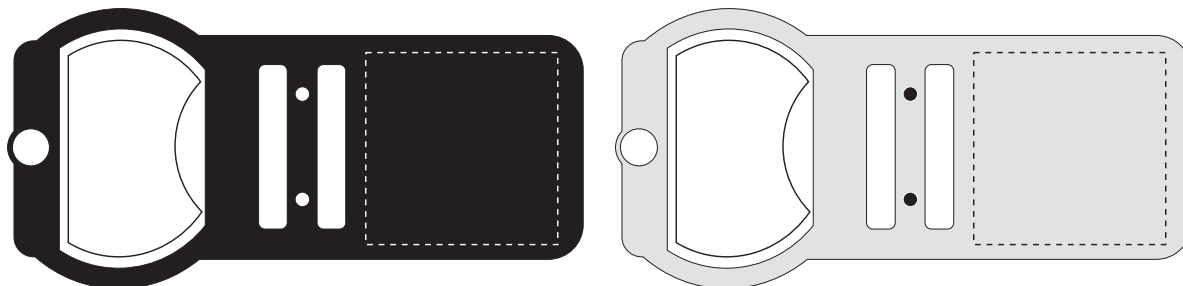

Hat Trick® I Wear Combo (HATTRKIWR)

IMPRINT AREA: **Can Cooler** - 2-1/4"h x 2-1/4"w **Bottle opener** - 1"h x 1"w

DIST NAME :

JOB # :

PO # :

PROOF APPROVED PROOF APPROVED WITH CHANGES NOTED PROOF NOT APPROVED

Dotted line to show imprint area

Enlargement (100% of the actual size)

Note
from
the factory

Please read this proof thoroughly and check for any spelling errors. We will not be responsible for any errors that are approved on the proof. This proof does not represent exact product or imprint colors. To see exact colors you will need to order a pre production proof. Please contact your Customer Service rep if you would like to order a PPP. Thank you for your order and we look forward to serving you again. To print this page at 100% do not use the fit to page option when printing, it will cause the page to print slightly scaled down.