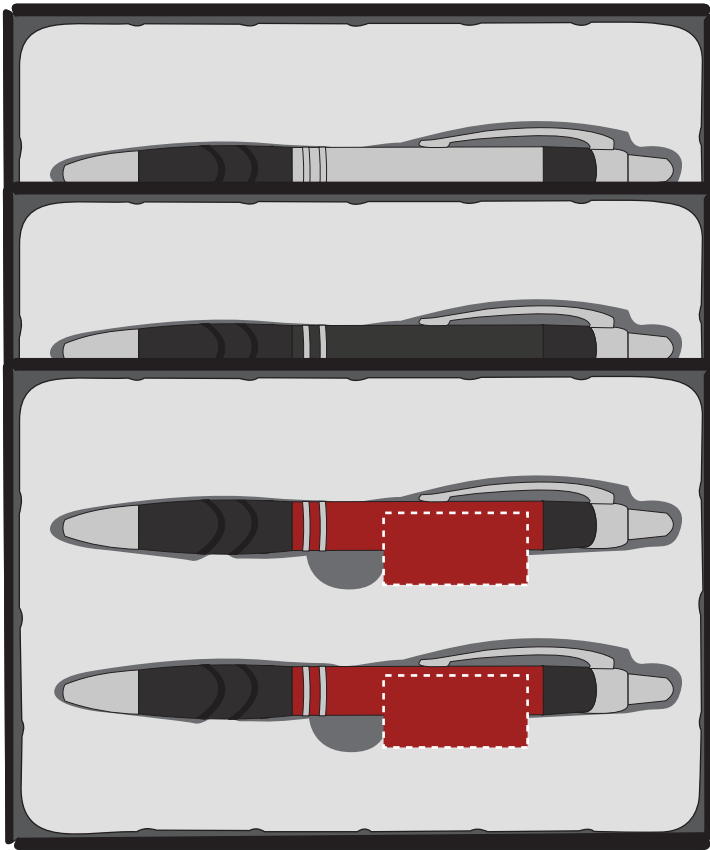

Sleek Pen & Pencil Gift Set (GSSLEEK)

IMPRINT AREA: 5/8"h x 1-1/4"w SILKSCREENED, 1/4"h x 1-1/4"w ENGRAVED

DIST NAME :

JOB # :

PO # :

PROOF APPROVED PROOF APPROVED WITH CHANGES NOTED PROOF NOT APPROVED

AUTHORIZED BY: _____

*SPECIAL INSTRUCTIONS: _____

This order is on hold pending paper proof approval. Please return this proof ASAP to avoid delays * Please sign and check all appropriate boxes

Imprint shown @ 60%

Dotted line to show imprint area