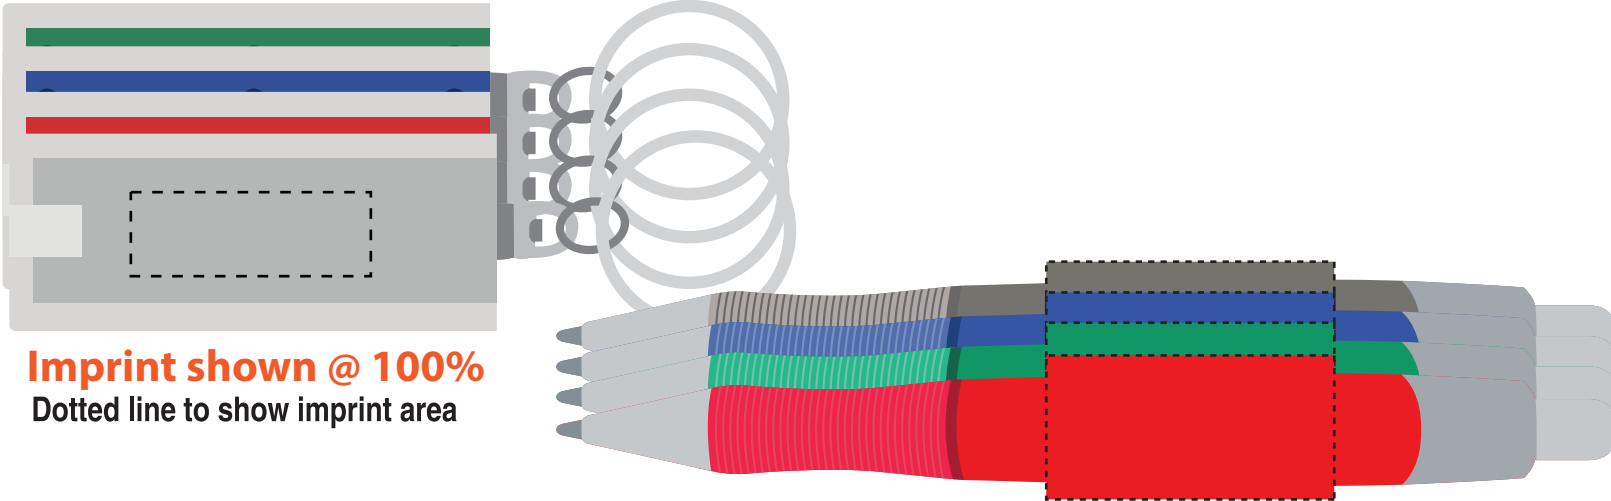

Rivet LED Keylight & Quasar Pen Gift Set (GSRVTQSR)

IMPRINT AREA: 7/16"h x 1-1/4"w RIVET, 3/4"h x 1-1/2"w QUASAR PEN

DIST NAME :

JOB # :

PO # :

☐ PROOF APPROVED   ☐ PROOF APPROVED WITH CHANGES NOTED   ☐ PROOF NOT APPROVED

AUTHORIZED BY: _____

*SPECIAL INSTRUCTIONS: _____

This order is on hold pending paper proof approval. Please return this proof ASAP to avoid delays * Please sign and check all appropriate boxes

Imprint shown @ 100%
Dotted line to show imprint area

Enlargement (200% of the actual size)

Note
from
the factory

Please read this proof thoroughly and check for any spelling errors. We will not be responsible for any errors that are approved on the proof. This proof does not represent exact product or imprint colors. To see exact colors you will need to order a pre production proof. Please contact your Customer Service rep if you would like to order a PPP Thank you for your order and we look forward to serving you again To print this page at 100% do not use the fit to page option when printing, it will cause the page to print slightly scaled down