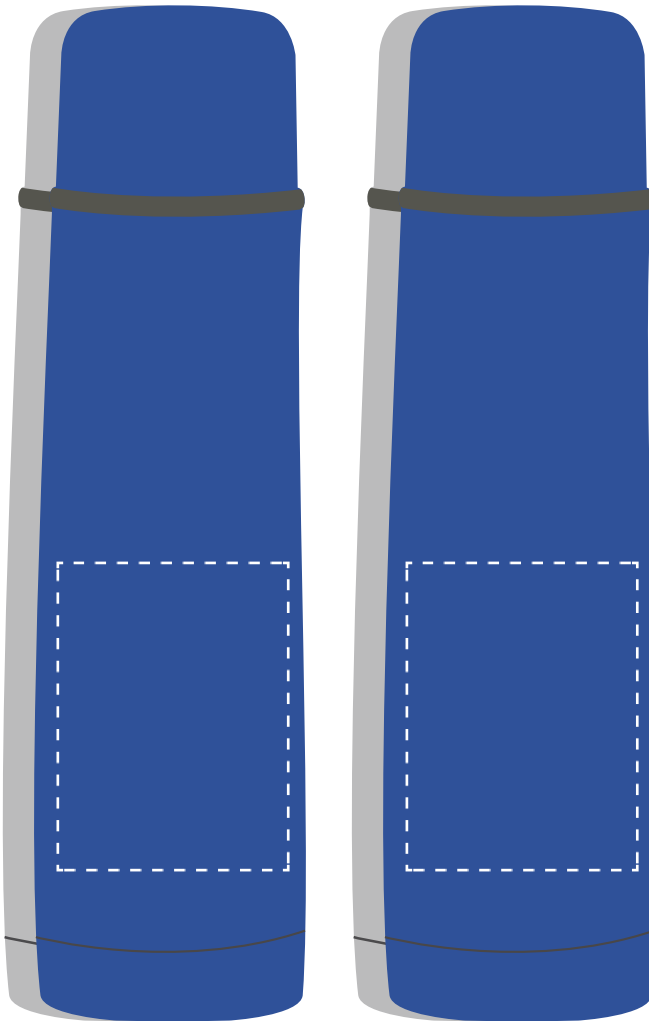

Day Tripper Gift Set (GSDAYTRP)

IMPRINT AREA: MUG: 2-1/2" h x 3" w EACH SIDE, 2-1/2" h x 8" w WRAP,
THERMO-GO BOTTLE: 4" h x 3" w EACH SIDE, 4" h x 7-1/2" w WRAP

DIST NAME :

JOB # :

PO # :

☐ PROOF APPROVED   ☐ PROOF APPROVED WITH CHANGES NOTED   ☐ PROOF NOT APPROVED

AUTHORIZED BY: _____

*SPECIAL INSTRUCTIONS: _____

This order is on hold pending paper proof approval. Please return this proof ASAP to avoid delays * Please sign and check all appropriate boxes

Enlargement (80% of the actual size)

Imprint shown @ 40%   Dotted line to show imprint area

Note
from
the factory

Please read this proof thoroughly and check for any spelling errors. We will not be responsible for any errors that are approved on the proof. This proof does not represent exact product or imprint colors. To see exact colors you will need to order a pre production proof. Please contact your Customer Service rep if you would like to order a PPP. Thank you for your order and we look forward to serving you again. To print this page at 100% do not use the fit to page option when printing, it will cause the page to print slightly scaled down