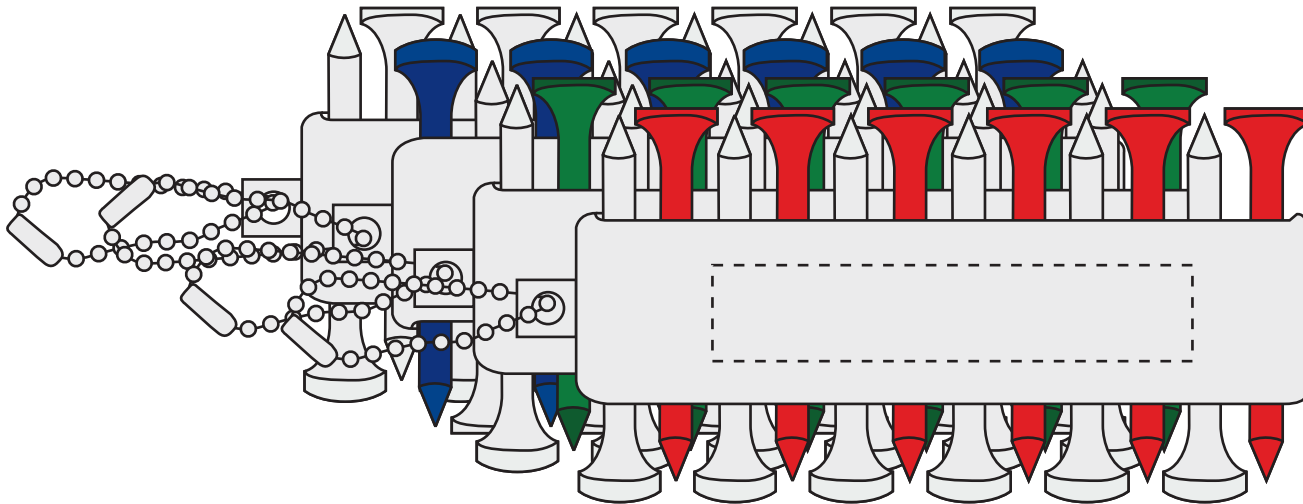

Golf Tee Set (GOLFTEE)

IMPRINT AREA: 1/2"h x 2-1/2"w

DIST NAME :

JOB # :

PO # :

PROOF APPROVED PROOF APPROVED WITH CHANGES NOTED PROOF NOT APPROVED

AUTHORIZED BY: _____

*SPECIAL INSTRUCTIONS: _____

This order is on hold pending paper proof approval. Please return this proof ASAP to avoid delays * Please sign and check all appropriate boxes

Imprint shown @ 100% Dotted line to show imprint area

Enlargement (200% of the actual size)