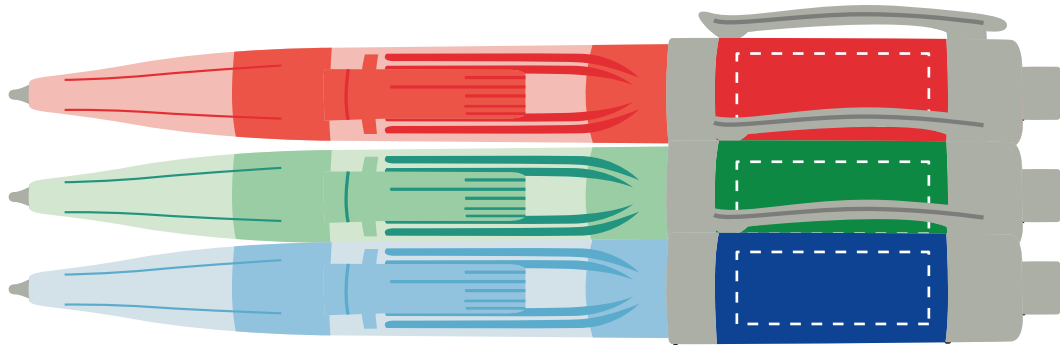

Glimmer Light Up Pen (GLIMMER)

IMPRINT AREA: 3/8"h x 1"w

DIST NAME :

JOB # :

PO # :

☐ PROOF APPROVED   ☐ PROOF APPROVED WITH CHANGES NOTED   ☐ PROOF NOT APPROVED

AUTHORIZED BY: _____

*SPECIAL INSTRUCTIONS: _____

This order is on hold pending paper proof approval. Please return this proof ASAP to avoid delays * Please sign and check all appropriate boxes

Imprint shown @ 100% Dotted line to show imprint area

Enlargement (200% of the actual size)

Note
from
the factory

Please read this proof thoroughly and check for any spelling errors. We will not be responsible for any errors that are approved on the proof. This proof does not represent exact product or imprint colors. To see exact colors you will need to order a pre production proof. Please contact your Customer Service rep if you would like to order a PPP Thank you for your order and we look forward to serving you again To print this page at 100% do not use the fit to page option when printing, it will cause the page to print slightly scaled down