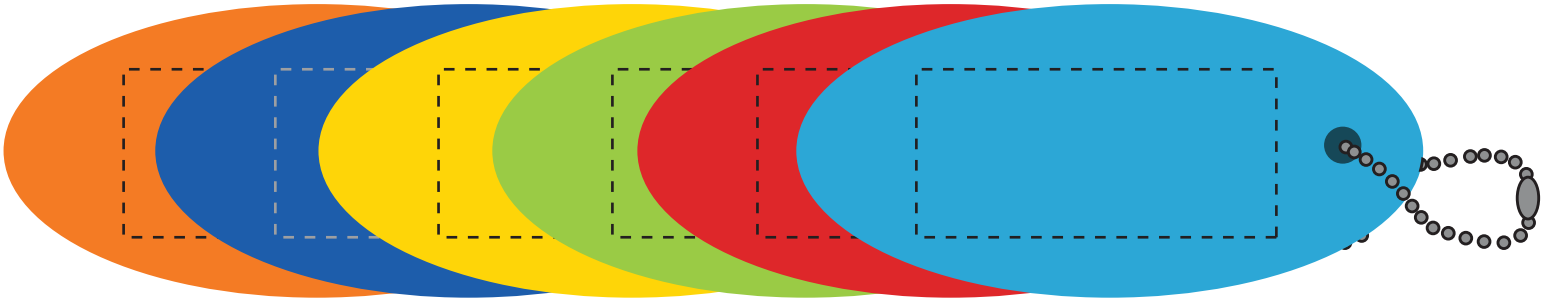

Floater Keychain (FLOATER)

IMPRINT AREA: 7/8" h x 1-7/8" w

DIST NAME :

JOB # :

PO # :

☐ PROOF APPROVED   ☐ PROOF APPROVED WITH CHANGES NOTED   ☐ PROOF NOT APPROVED

AUTHORIZED BY: _____

*SPECIAL INSTRUCTIONS: _____

This order is on hold pending paper proof approval. Please return this proof ASAP to avoid delays * Please sign and check all appropriate boxes

Imprint shown @100% Dotted line to show imprint area

Enlargement (200% of the actual size)

Note
from
the factory

Please read this proof thoroughly and check for any spelling errors. We will not be responsible for any errors that are approved on the proof. This proof does not represent exact product or imprint colors. To see exact colors you will need to order a pre production proof. Please contact your Customer Service rep if you would like to order a PPP. Thank you for your order and we look forward to serving you again. To print this page at 100% do not use the fit to page option when printing, it will cause the page to print slightly scaled down