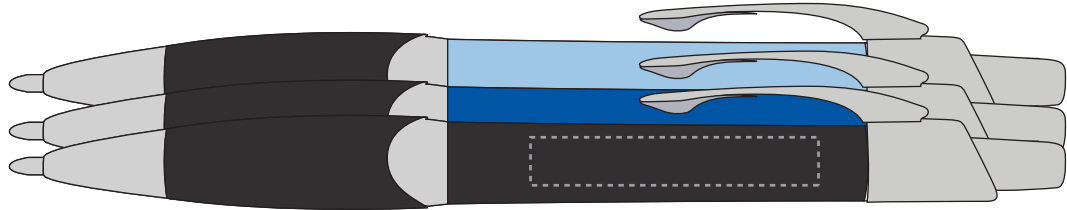

laser engraved
(not available on Silver)