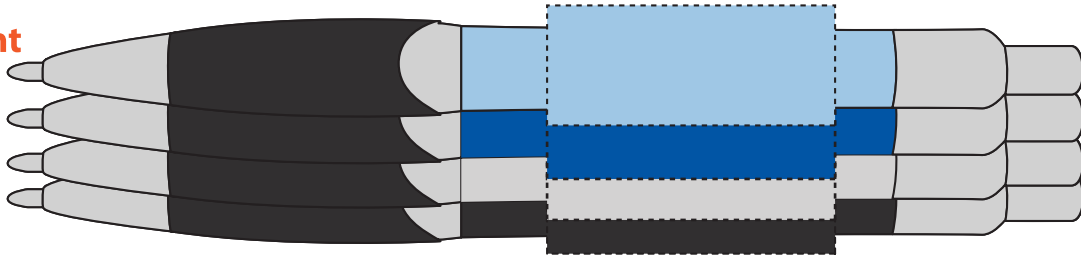

Esquire Pen (ESQPEN)

IMPRINT AREA: 5/8"h x 1-1/2"w SILKSCREEN, 1/4"h x 1-1/2"w ENGRAVED

DIST NAME :

JOB # :

PO # :

☐ PROOF APPROVED   ☐ PROOF APPROVED WITH CHANGES NOTED   ☐ PROOF NOT APPROVED

AUTHORIZED BY: _____

*SPECIAL INSTRUCTIONS: _____

This order is on hold pending paper proof approval. Please return this proof ASAP to avoid delays * Please sign and check all appropriate boxes

silk screen imprint