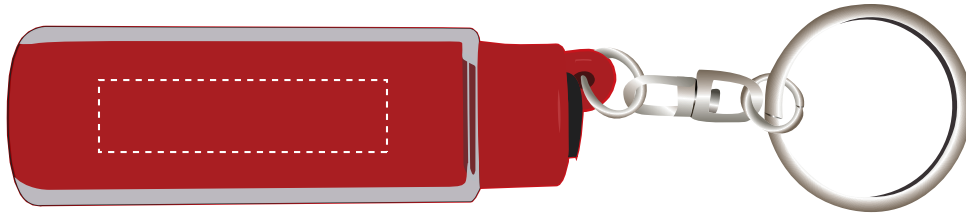

Clear Click Key Light (CLRCLKKL)

IMPRINT AREA: 3/8"h x 1-1/2"w

DIST NAME :

JOB # :

PO # :

☐ PROOF APPROVED   ☐ PROOF APPROVED WITH CHANGES NOTED   ☐ PROOF NOT APPROVED

AUTHORIZED BY: _____

*SPECIAL INSTRUCTIONS: _____

This order is on hold pending paper proof approval. Please return this proof ASAP to avoid delays * Please sign and check all appropriate boxes

Imprint shown @ 100%

Dotted line to show imprint area

Enlargement (200% of the actual size)

Note
from
the factory

Please read this proof thoroughly and check for any spelling errors. We will not be responsible for any errors that are approved on the proof. This proof does not represent exact product or imprint colors. To see exact colors you will need to order a pre production proof. Please contact your Customer Service rep if you would like to order a PPP Thank you for your order and we look forward to serving you again To print this page at 100% do not use the fit to page option when printing, it will cause the page to print slightly scaled down