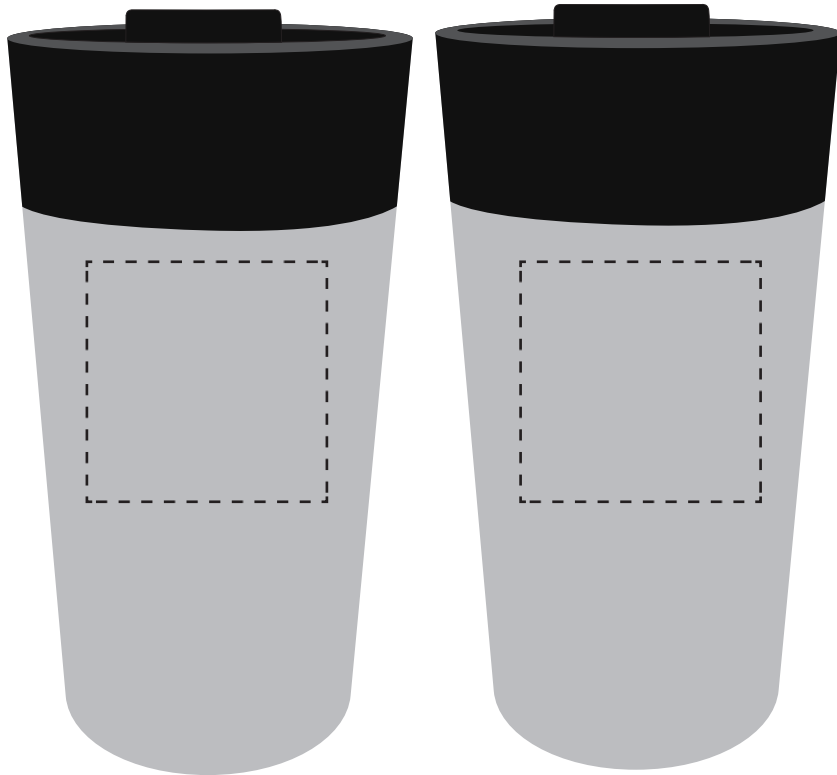

16oz. Classy Traveler Mug (CLASSTRAV)

IMPRINT AREA: 2-1/2" h x 2-1/2" w EACH SIDE, 2-1/2" h x 8" w WRAP

DIST NAME :

JOB # :

PO # :

☐ PROOF APPROVED   ☐ PROOF APPROVED WITH CHANGES NOTED   ☐ PROOF NOT APPROVED

AUTHORIZED BY: _____

*SPECIAL INSTRUCTIONS: _____

This order is on hold pending paper proof approval. Please return this proof ASAP to avoid delays * Please sign and check all appropriate boxes

Imprint shown @ 50%

Dotted line to show imprint area

Enlargement (100% of the actual size)

Note
from
the factory

Please read this proof thoroughly and check for any spelling errors. We will not be responsible for any errors that are approved on the proof. This proof does not represent exact product or imprint colors. To see exact colors you will need to order a pre production proof. Please contact your Customer Service rep if you would like to order a PPP. Thank you for your order and we look forward to serving you again. To print this page at 100% do not use the fit to page option when printing, it will cause the page to print slightly scaled down