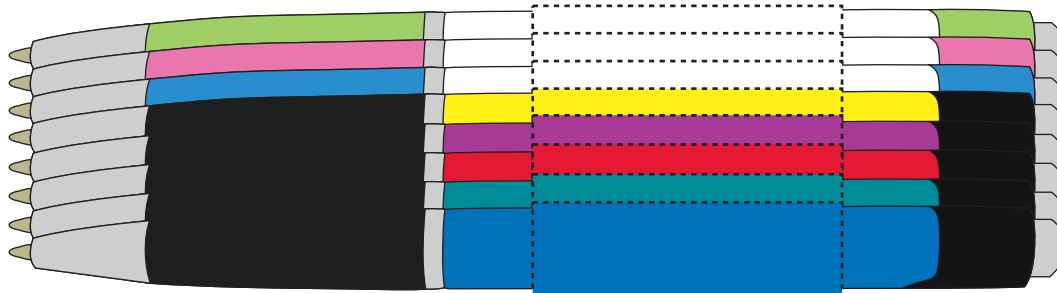

Carnival Pen (CARNVPN)

IMPRINT AREA: 1/2"h x 1-5/8"w

Carnival Professional Pen (CARNVPRO)

DIST NAME :

JOB # :

PO # :

PROOF APPROVED     PROOF APPROVED WITH CHANGES NOTED     PROOF NOT APPROVED

AUTHORIZED BY: \_\_\_\_\_

\*SPECIAL INSTRUCTIONS: \_\_\_\_\_

This order is on hold pending paper proof approval. Please return this proof ASAP to avoid delays \* Please sign and check all appropriate boxes

Imprint shown @ 100%    Dotted line to show imprint area

Enlargement (200% of the actual size)

**Note**  
from  
the factory

Please read this proof thoroughly and check for any spelling errors. We will not be responsible for any errors that are approved on the proof. This proof does not represent exact product or imprint colors. To see exact colors you will need to order a pre production proof.