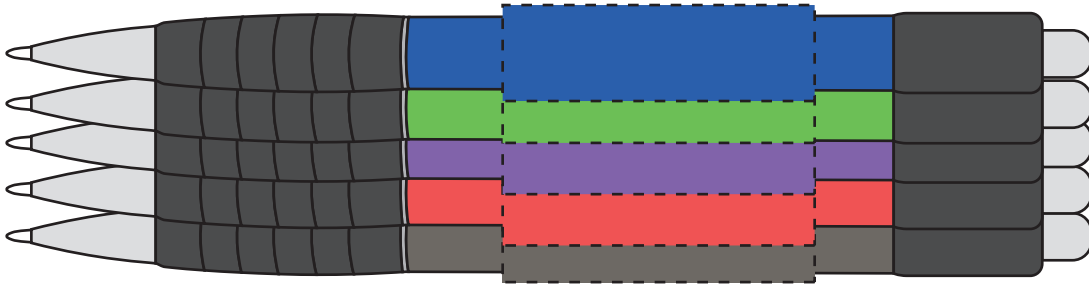

Cache Onyx Pen (CACHEONY) IMPRINT AREA: 1/2" h x 1-5/8" w
Cache Onyx Professional Pen (CACHONPR)

DIST NAME :

JOB # :

PO # :

☐ PROOF APPROVED   ☐ PROOF APPROVED WITH CHANGES NOTED   ☐ PROOF NOT APPROVED

AUTHORIZED BY: _____

*SPECIAL INSTRUCTIONS: _____

This order is on hold pending paper proof approval. Please return this proof ASAP to avoid delays * Please sign and check all appropriate boxes

Imprint shown @ 100% Dotted line to show imprint area

Enlargement (200% of the actual size)

Note
from
the factory

Please read this proof thoroughly and check for any spelling errors. We will not be responsible for any errors that are approved on the proof. This proof does not represent exact product or imprint colors. To see exact colors you will need to order a pre production proof. Please contact your Customer Service rep if you would like to order a PPP Thank you for your order and we look forward to serving you again To print this page at 100% do not use the fit to page option when printing, it will cause the page to print slightly scaled down