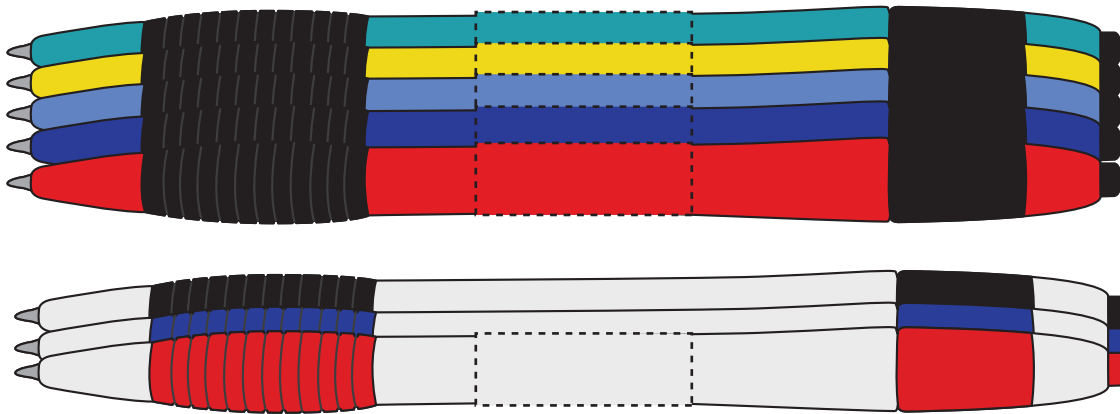

Cabana Pen (CABANAPN)

IMPRINT AREA: 3/8"h x 1-1/8"w

DIST NAME :

JOB # :

PO # :

PROOF APPROVED PROOF APPROVED WITH CHANGES NOTED PROOF NOT APPROVED

AUTHORIZED BY: _____

*SPECIAL INSTRUCTIONS: _____

This order is on hold pending paper proof approval. Please return this proof ASAP to avoid delays * Please sign and check all appropriate boxes

Imprint shown @ 100% Dotted line to show imprint area

Enlargement (200% of the actual size)