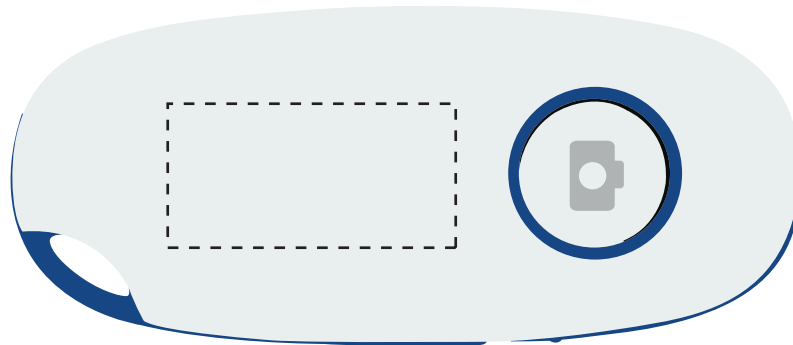

Bluetooth Selfie Button (BLUEREM)

IMPRINT AREA: 3/4" h x 1-1/2" w

DIST NAME :

JOB # :

PO # :

PROOF APPROVED PROOF APPROVED WITH CHANGES NOTED PROOF NOT APPROVED

AUTHORIZED BY: _____

*SPECIAL INSTRUCTIONS: _____

This order is on hold pending paper proof approval. Please return this proof ASAP to avoid delays * Please sign and check all appropriate boxes

Imprint shown @ 100%

Dotted line to show imprint area

Enlargement (200% of the actual size)