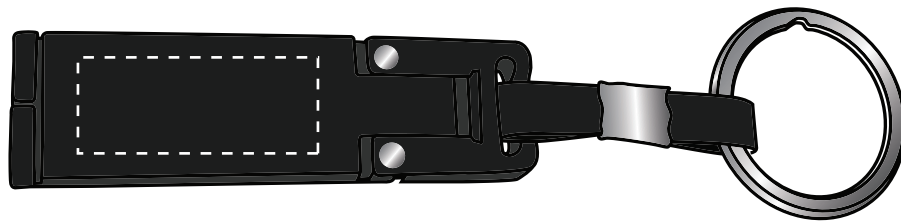

Aluminum Phone Stand Key Chain (CAUT005)

IMPRINT AREA: 1/2"h x 1-1/4"w

DIST NAME :

JOB # :

PO # :

PROOF APPROVED PROOF APPROVED WITH CHANGES NOTED PROOF NOT APPROVED

AUTHORIZED BY: _____

*SPECIAL INSTRUCTIONS: _____

This order is on hold pending paper proof approval. Please return this proof ASAP to avoid delays * Please sign and check all appropriate boxes

Imprint shown @ 100% Dotted line to show imprint area

Enlargement (100% of the actual size)