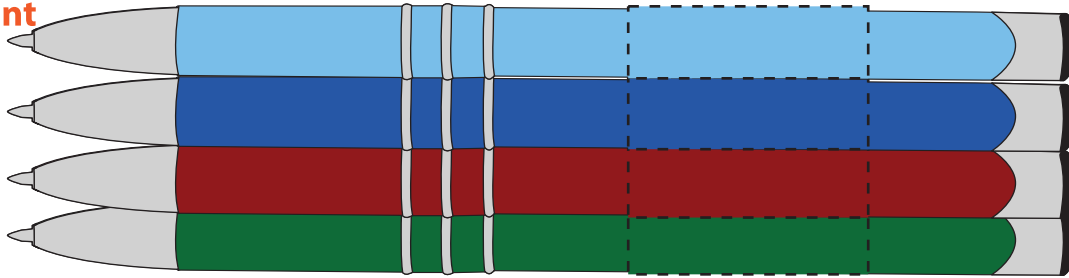

Athena Pen (ATHENAPN)

IMPRINT AREA: 3/8"h x 1-1/4"w SILK SCREENED, 1/4"h x 1-1/4"w ENGRAVED

DIST NAME :

JOB # :

PO # :

☐ PROOF APPROVED   ☐ PROOF APPROVED WITH CHANGES NOTED   ☐ PROOF NOT APPROVED

AUTHORIZED BY: _____

*SPECIAL INSTRUCTIONS: _____

This order is on hold pending paper proof approval. Please return this proof ASAP to avoid delays * Please sign and check all appropriate boxes

silk screen imprint