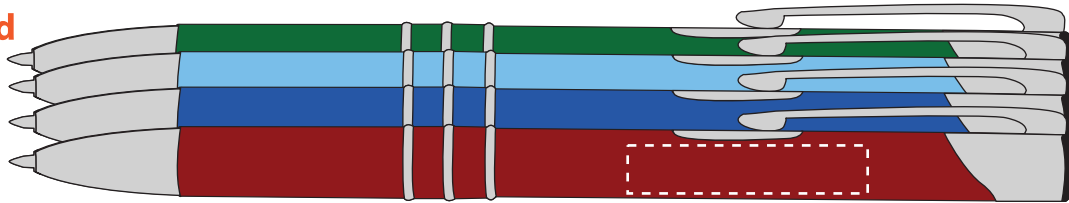

laser engraved