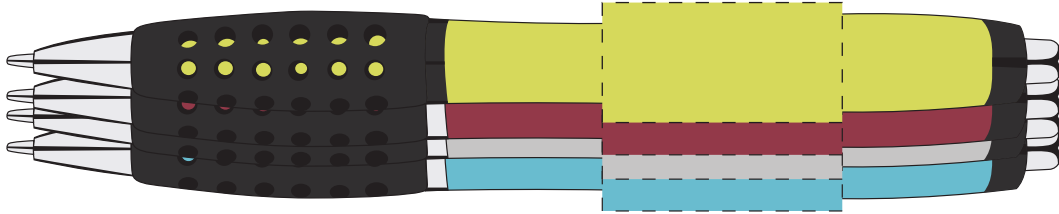

# Alchemy Notebook Combo (ALCHCMBO)

IMPRINT AREA: 5"h x 3"w NOTEBOOK, 5/8"h x 1-1/4"w PEN (OPTIONAL)

DIST NAME :

JOB # :

PO # :

PROOF APPROVED     PROOF APPROVED WITH CHANGES NOTED     PROOF NOT APPROVED

AUTHORIZED BY: \_\_\_\_\_

## Optional Pen Imprint

**Imprint shown @ 100%** Dotted line to show imprint area