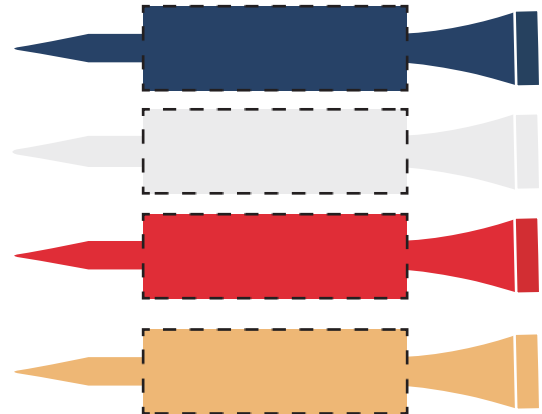

# Long Golf Tee Packs

IMPRINT AREA: TEES: 7/16"h x 1-3/8"w - TEEPK  
DIVOT 1/2"diameter & 1/2"h x 3/4"w - TEDVPK

(5TEEPKL-5TEDVPKL-9TEEPKL-9TEDVPKL)

DIST NAME :

JOB # :

PO # :

PROOF APPROVED     PROOF APPROVED WITH CHANGES NOTED     PROOF NOT APPROVED

5TEDVPKL-9TEDVPKL

5TEEPKL-9TEEPKL

**Imprint shown @ 100%**    Dotted line to show imprint area

**Enlargement (150% of the actual size)**

**Note**  
from  
the factory

Please read this proof thoroughly and check for any spelling errors. We will not be responsible for any errors that are approved on the proof. This proof does not represent exact product or imprint colors. To see exact colors you will need to order a pre production proof. Please contact your Customer Service rep if you would like to order a PPP. Thank you for your order and we look forward to serving you again. To print this page at 100% do not use the fit to page option when printing, it will cause the page to print slightly scaled down