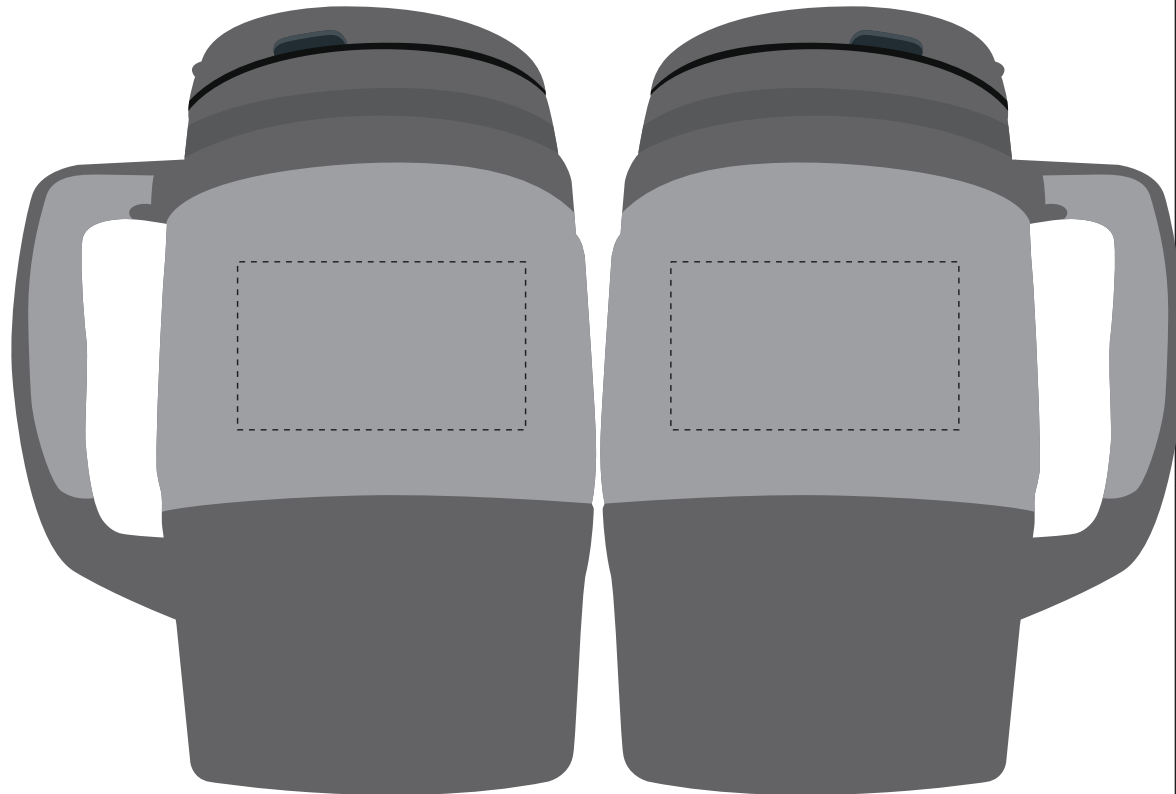

34oz. Bubba Travel Keg (34BUBTVL)

IMPRINT AREA: 1-3/4" h x 3" w EACH SIDE, 1-3/4" h x 10-1/2" w WRAP

DIST NAME :

JOB # :

PO # :

☐ PROOF APPROVED   ☐ PROOF APPROVED WITH CHANGES NOTED   ☐ PROOF NOT APPROVED

AUTHORIZED BY: _____

*SPECIAL INSTRUCTIONS: _____

This order is on hold pending paper proof approval. Please return this proof ASAP to avoid delays * Please sign and check all appropriate boxes

Imprint shown @ 50%

Dotted line to show imprint area

Enlargement (100% of the actual size)

Note
from
the factory

Please read this proof thoroughly and check for any spelling errors. We will not be responsible for any errors that are approved on the proof. This proof does not represent exact product or imprint colors. To see exact colors you will need to order a pre production proof. Please contact your Customer Service rep if you would like to order a PPP. Thank you for your order and we look forward to serving you again. To print this page at 100% do not use the fit to page option when printing, it will cause the page to print slightly scaled down