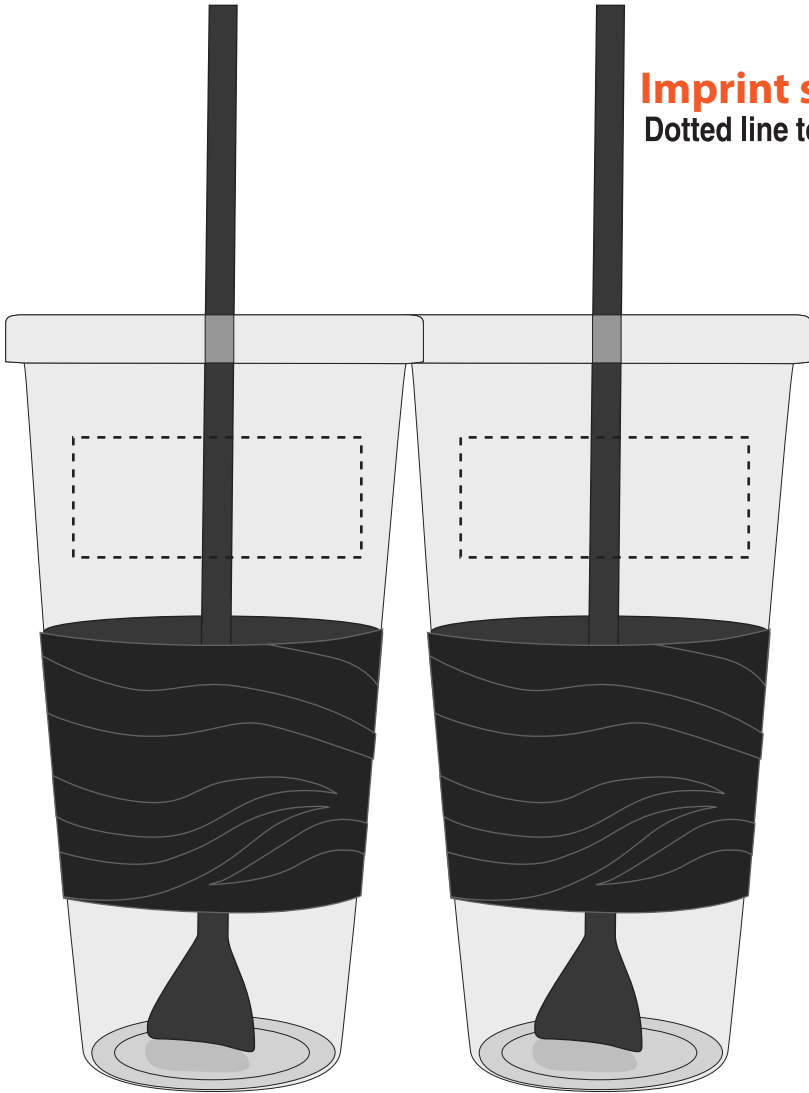

24oz. Revolution Tumbler (24REVOTL)

IMPRINT AREA: 1-1/4"h x 3"w ONE SIDE, 1-1/4"h x 8-1/2"w WRAP

DIST NAME :

JOB # :

PO # :

PROOF APPROVED PROOF APPROVED WITH CHANGES NOTED PROOF NOT APPROVED

AUTHORIZED BY: _____

Enlargement (100% of the actual size)

Note
from
the factory

Please read this proof thoroughly and check for any spelling errors. We will not be responsible for any errors that are approved on the proof. This proof does not represent exact product or imprint colors. To see exact colors you will need to order a pre production proof. Please contact your Customer Service rep if you would like to order a PPP Thank you for your order and we look forward to serving you again To print this page at 100% do not use the fit to page option when printing, it will cause the page to print slightly scaled down