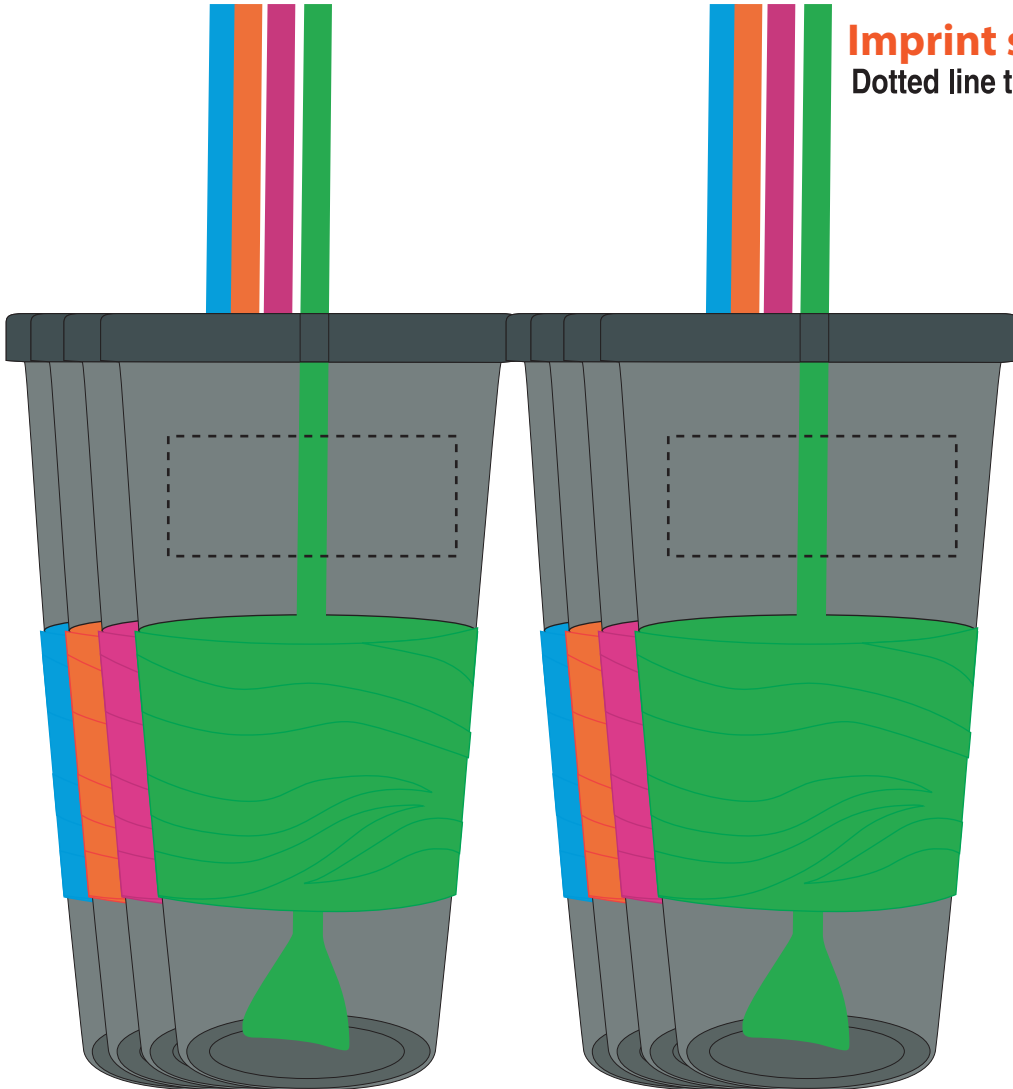

24oz. Revolution Tumbler (24REVNEO)

IMPRINT AREA: 1-1/4" h x 3" w ONE SIDE, 1-1/4" h x 8-1/2" w WRAP

DIST NAME :

JOB # :

PO # :

☐ PROOF APPROVED   ☐ PROOF APPROVED WITH CHANGES NOTED   ☐ PROOF NOT APPROVED

AUTHORIZED BY: _____

*SPECIAL INSTRUCTIONS: _____

This order is on hold pending paper proof approval. Please return this proof ASAP to avoid delays * Please sign and check all appropriate boxes

Imprint shown @50%
Dotted line to show imprint area

Enlargement (100% of the actual size)

Note
from
the factory

Please read this proof thoroughly and check for any spelling errors. We will not be responsible for any errors that are approved on the proof. This proof does not represent exact product or imprint colors. To see exact colors you will need to order a pre production proof. Please contact your Customer Service rep if you would like to order a PPP. Thank you for your order and we look forward to serving you again. To print this page at 100% do not use the fit to page option when printing, it will cause the page to print slightly scaled down