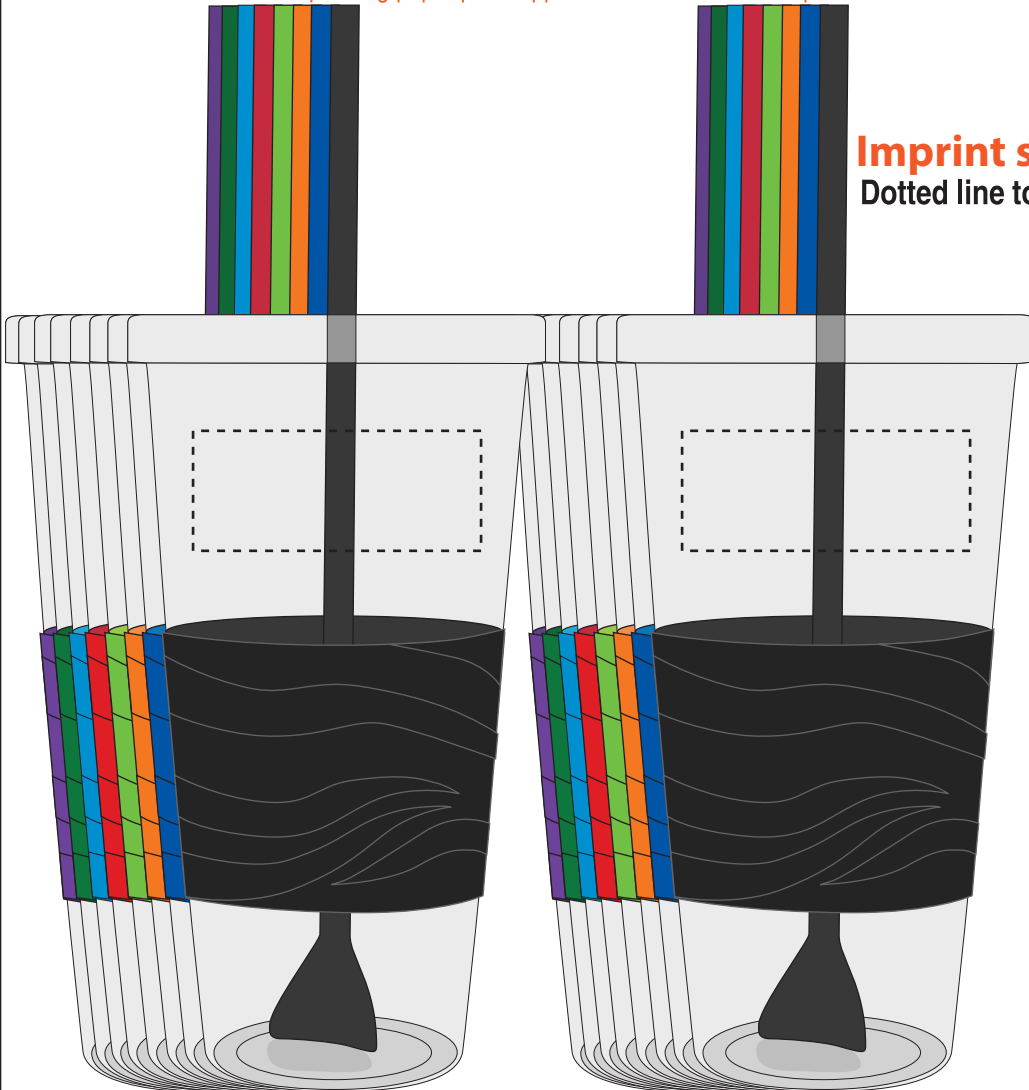

# 20oz. Double Wall Revolution Tumbler (20DWREV)

IMPRINT AREA: 1-1/4"h x 3"w ONE SIDE, 1-1/4"h x 8-1/2"w WRAP

DIST NAME : XXXXXXXXXXXXXXXXXXXXX

JOB # :XXXXXXXXXX

PO # :XXXXXXXXXXXX

PROOF APPROVED     PROOF APPROVED WITH CHANGES NOTED     PROOF NOT APPROVED

**Imprint shown @50%**  
Dotted line to show imprint area

**Enlargement (100% of the actual size)**