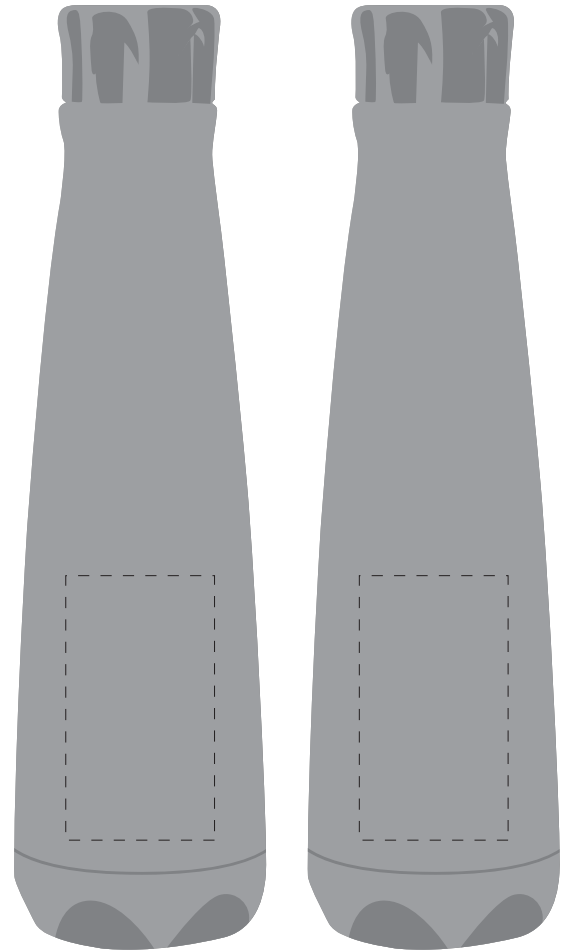

16oz. Peristyle Bottle (CDKW005)

IMPRINT AREA: 4"h x 2-1/4"w each side or 4"h x 7-1/2"w wrap

DIST NAME :

JOB # :

PO # :

PROOF APPROVED PROOF APPROVED WITH CHANGES NOTED PROOF NOT APPROVED

AUTHORIZED BY: _____

*SPECIAL INSTRUCTIONS: Stainless Steel bottle with Black imprint

This order is on hold pending paper proof approval. Please return this proof ASAP to avoid delays * Please sign and check all appropriate boxes

2 sided imprint

Enlargement (100% of the actual size)

Imprint shown @ 35% Dotted line to show imprint area

Note
from
the factory

Please read this proof thoroughly and check for any spelling errors. We will not be responsible for any errors that are approved on the proof. This proof does not represent exact product or imprint colors. To see exact colors you will need to order a pre production proof. Please contact your Customer Service rep if you would like to order a PPP Thank you for your order and we look forward to serving you again To print this page at 100% do not use the fit to page option when printing, it will cause the page to print slightly scaled down