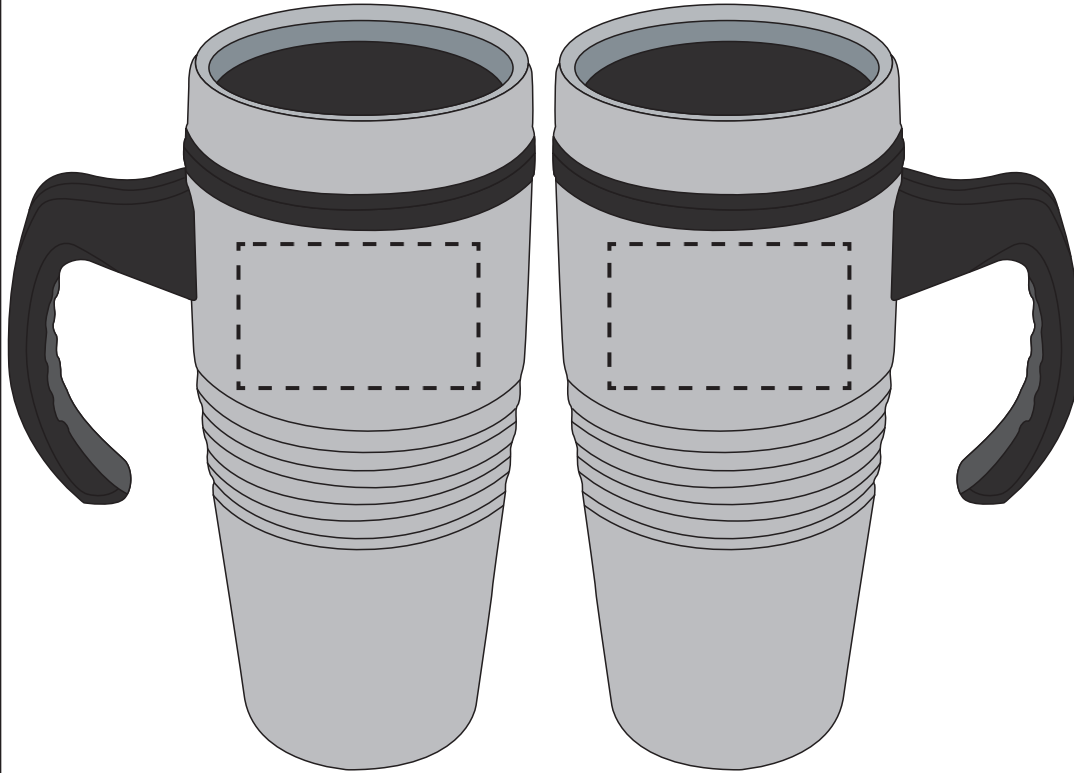

16oz. Saturn Mug (16SATMUG)

IMPRINT AREA: 1-1/2"h x 2-1/2"w EACH SIDE, 1-1/2"h x 6-3/4"w WRAP

DIST NAME :

JOB # :

PO # :

☐ PROOF APPROVED   ☐ PROOF APPROVED WITH CHANGES NOTED   ☐ PROOF NOT APPROVED

AUTHORIZED BY: _____

*SPECIAL INSTRUCTIONS: _____

This order is on hold pending paper proof approval. Please return this proof ASAP to avoid delays * Please sign and check all appropriate boxes

Imprint shown @ 50%

Dotted line to show imprint area

Enlargement (100% of the actual size)

Note
from
the factory

Please read this proof thoroughly and check for any spelling errors. We will not be responsible for any errors that are approved on the proof. This proof does not represent exact product or imprint colors. To see exact colors you will need to order a pre production proof. Please contact your Customer Service rep if you would like to order a PPP Thank you for your order and we look forward to serving you again To print this page at 100% do not use the fit to page option when printing, it will cause the page to print slightly scaled down